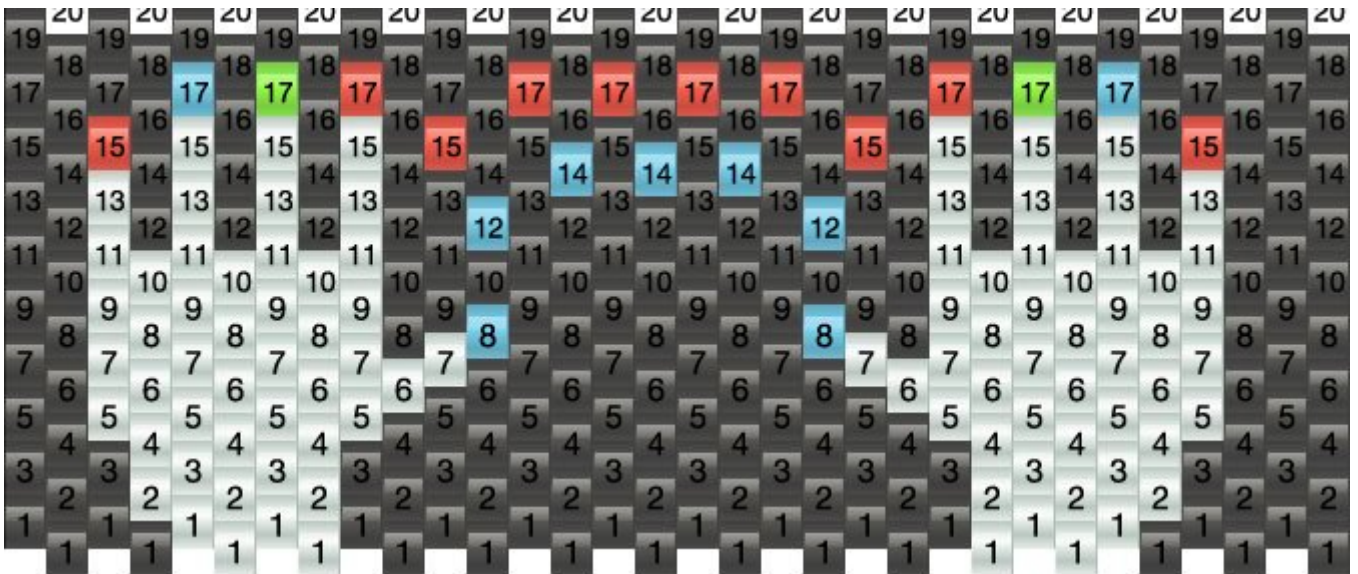

# Lightshow Gloves Kandi Pattern

Created by: Crumpet

32 columns wide x 10 rows tall

Black: 207 Red: 10 92 Light Blue: 9 Lime: 2