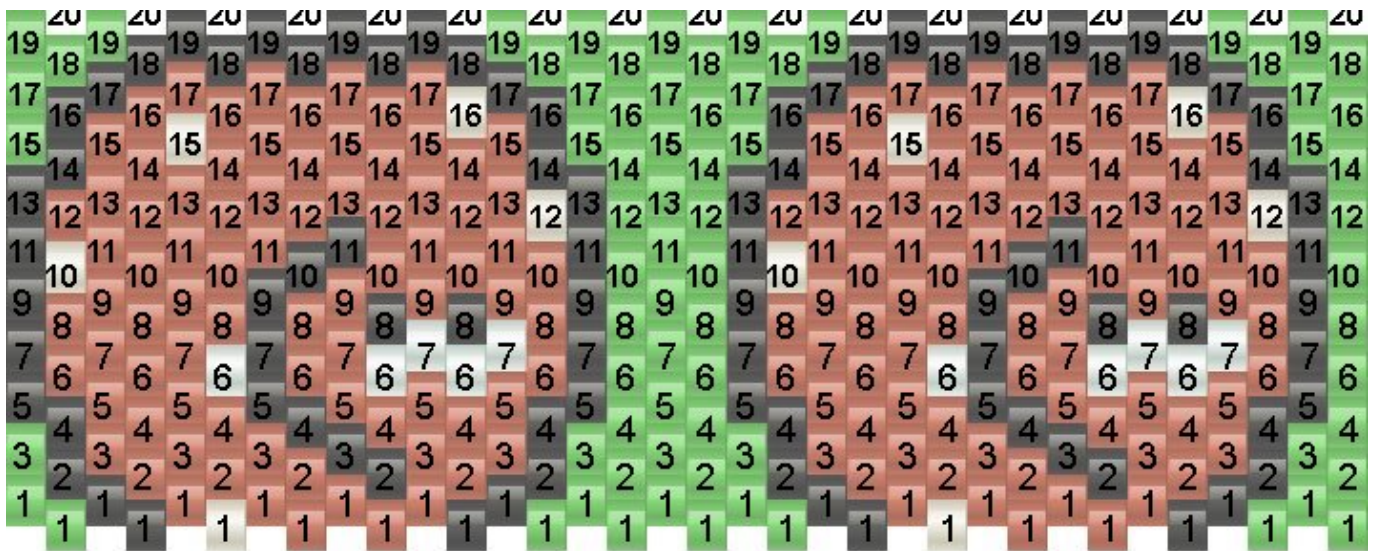

Meatwad 2 Kandi Pattern

Created by: Crumpet

34 columns wide x 10 rows tall

Red: 228 Ivory :10 10 Black: 20