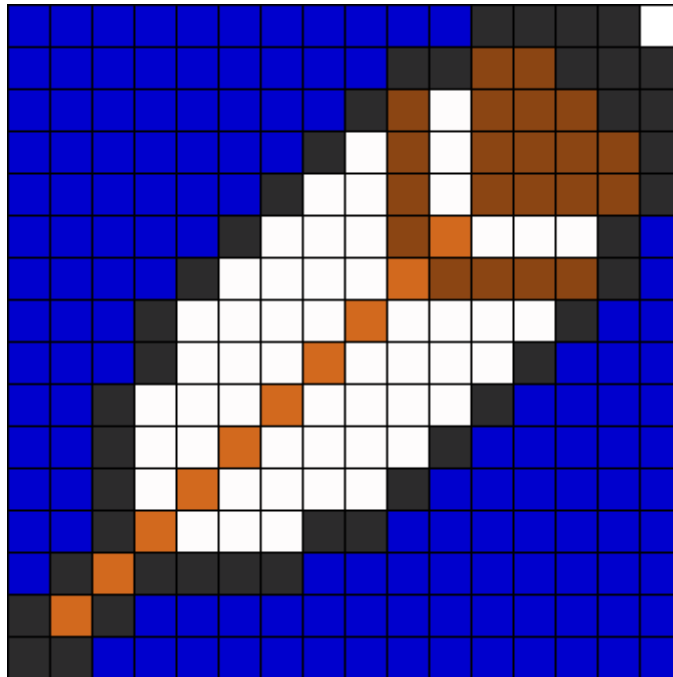

Mario Feather Kandi Pattern

Created by: punkie95

16 columns wide x 16 rows tall

42	10	21	52	130
----	----	----	----	-----