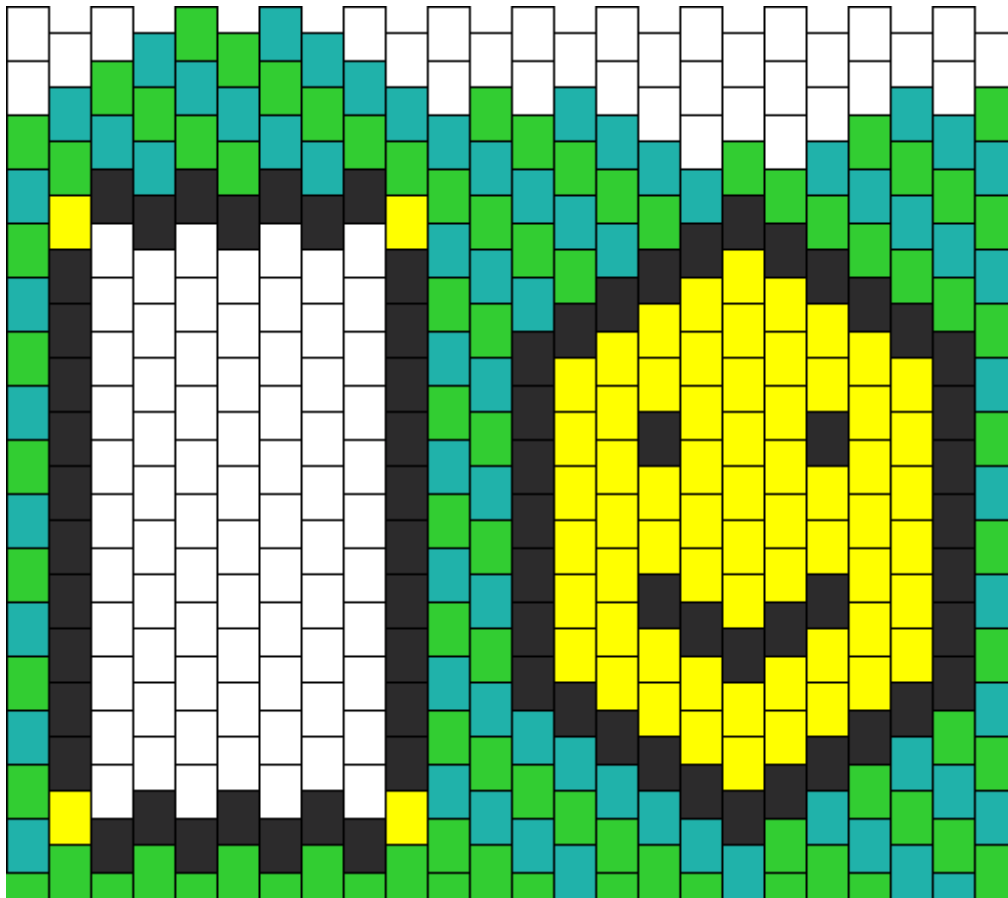

Smiley Face Ipod Touch Case Kandi Pattern

Created by: CreativePenguinGirl

24 columns wide x 16 rows tall

8	73	82	68	67
---	----	----	----	----