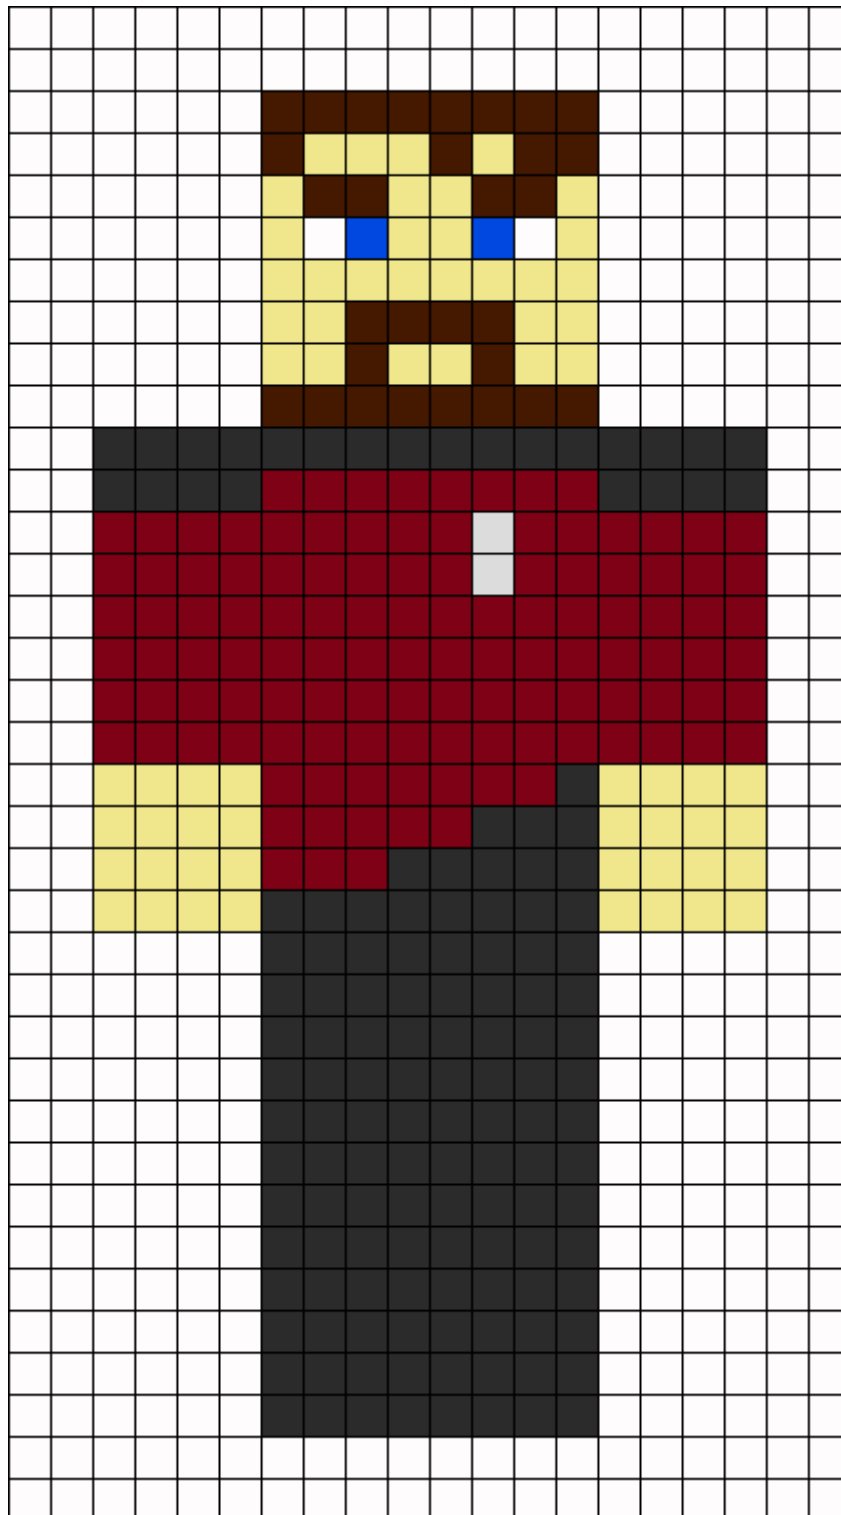

Xephos Skin Kandi Pattern

Created by: Amarillion

20 columns wide x 36 rows tall

370

2

62

137

30

117

2