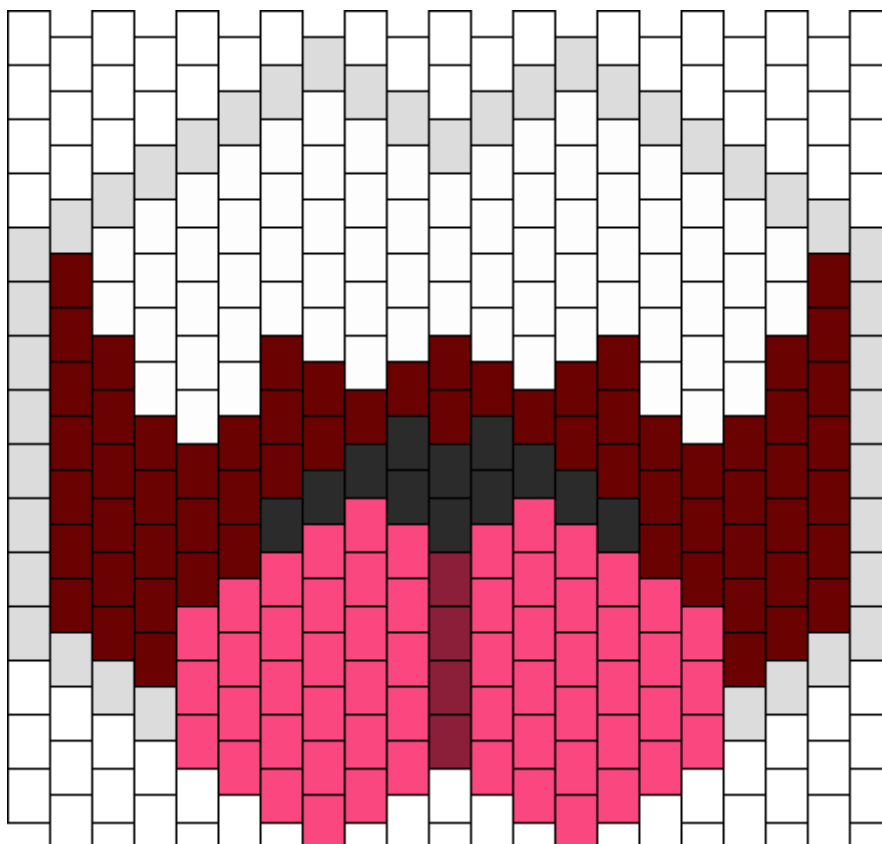

Mario Boo Open Mouth Mask Kandi Pattern

Created by: LoliPoison

21 columns wide x 15 rows tall

71

4

64

58

4