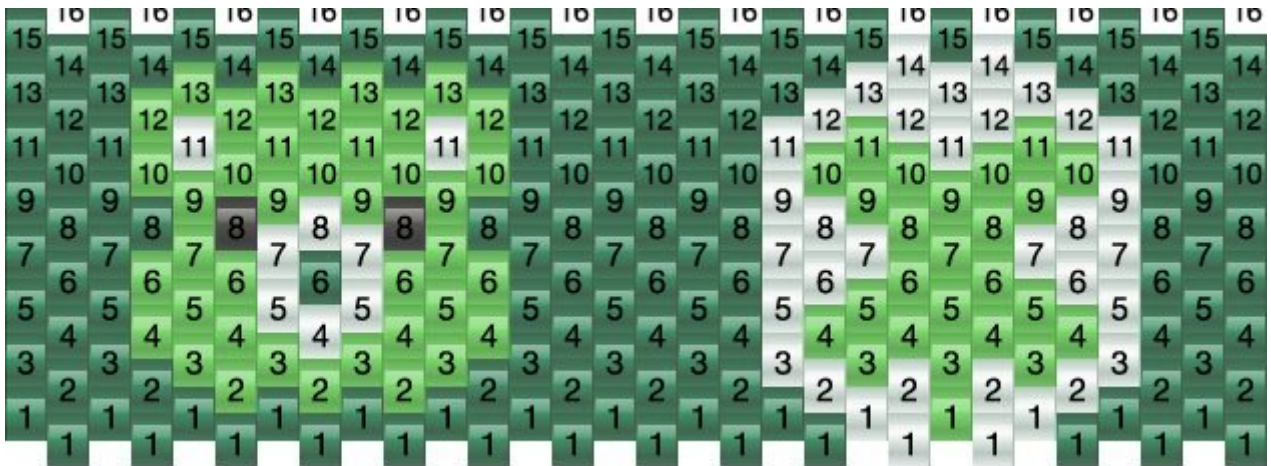

# Good Luck Bear Kandi Pattern

Created by: Crumpet

30 columns wide x 8 rows tall

Dark Green: 132 Green: 64 Black: 42