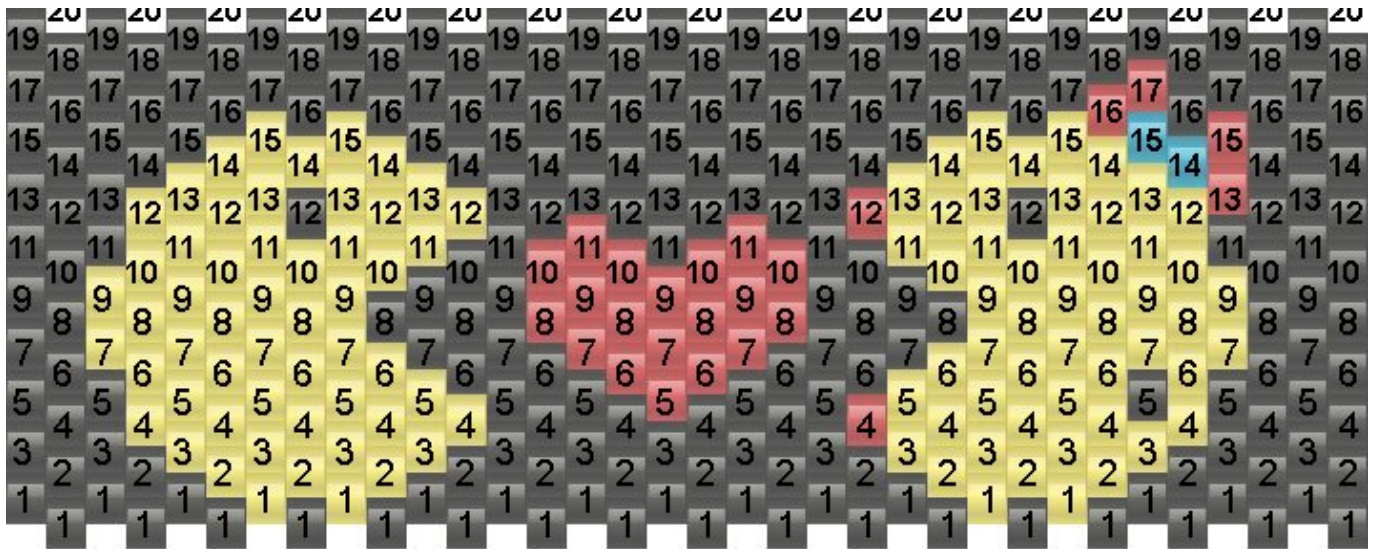

Pacmanlove Kandi Pattern

Created by: Crumpet

34 columns wide x 10 rows tall

Black: 208 **Yellow:** 105 **Red:** 25 **Turquoise:** 2