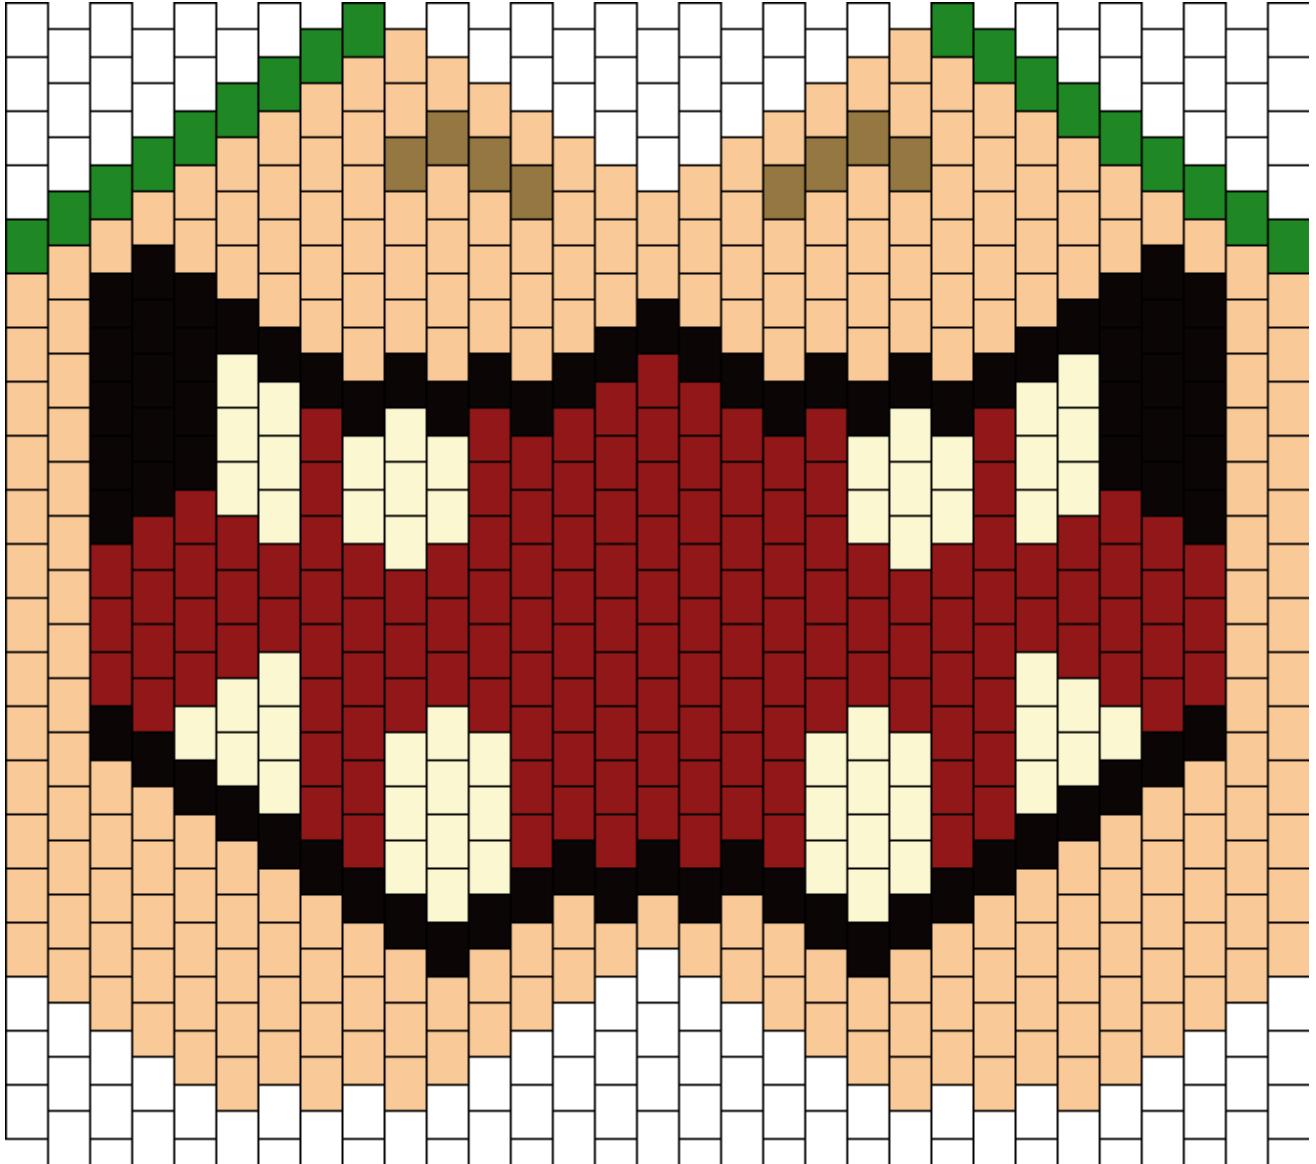

# Mario Bowser Snout Mouth Mask Kandi Pattern

Created by: LoliPoison  
31 columns wide x 21 rows tall

237	76	143	58	8	18
-----	----	-----	----	---	----