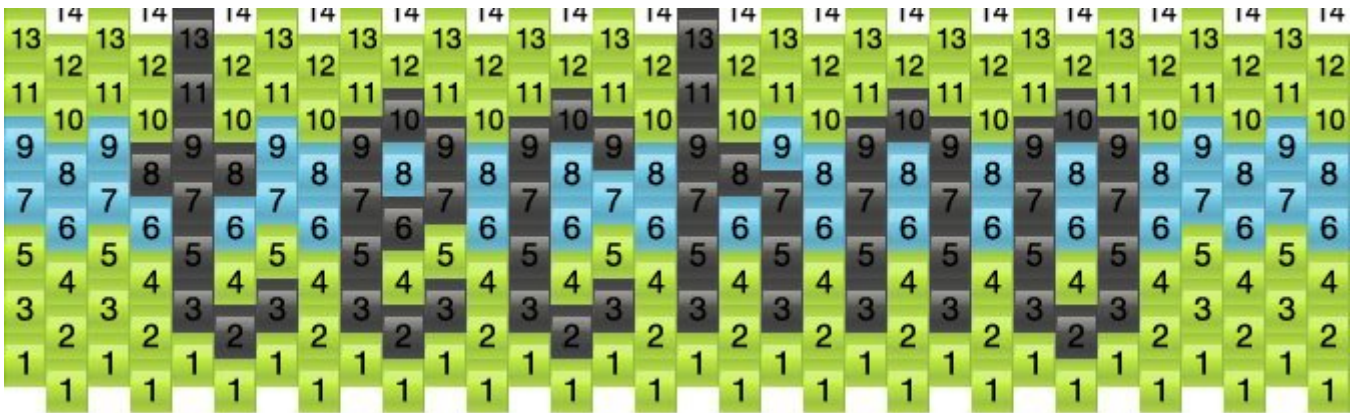

Techno Kandi Pattern

Created by: Crumpet

32 columns wide x 7 rows tall

Light green :127 **Light Blue:** 40 **Black:** 57