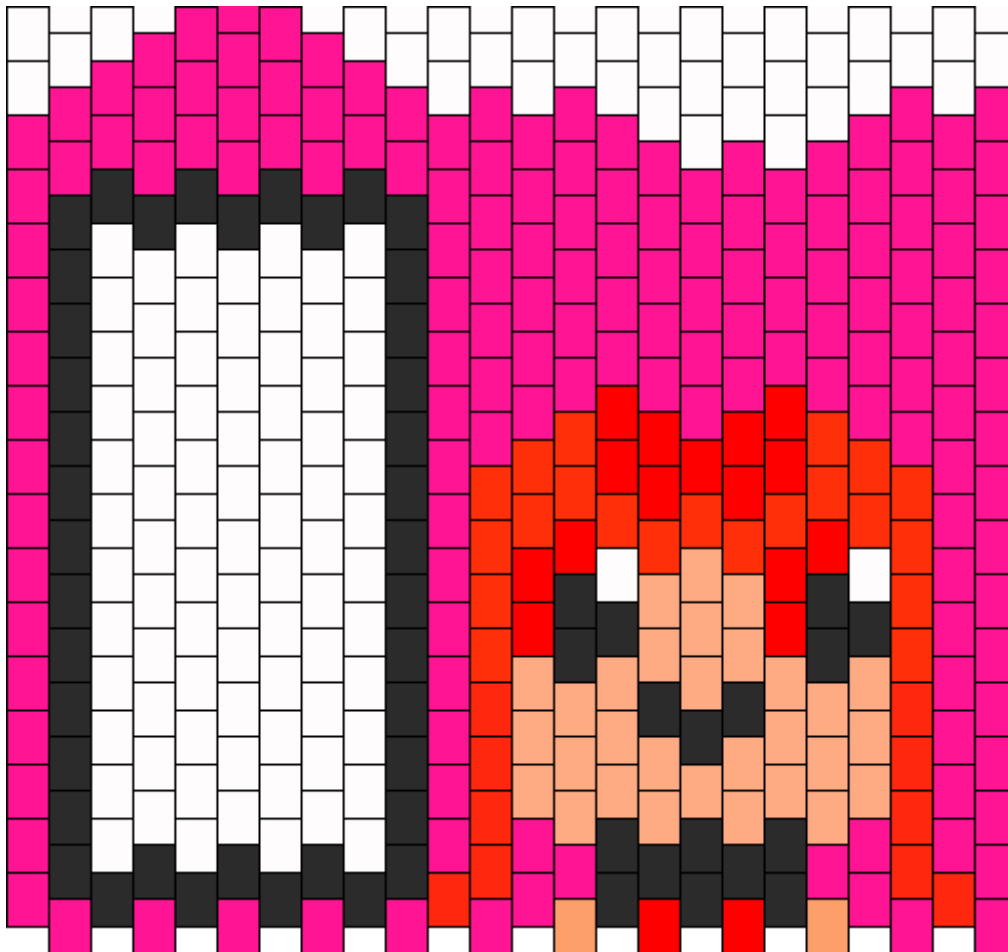

Powerpuff Girl Blossom Case Kandi Pattern

Created by: KILAizKRAZI

24 columns wide x 18 rows tall

126

11

57

179

21