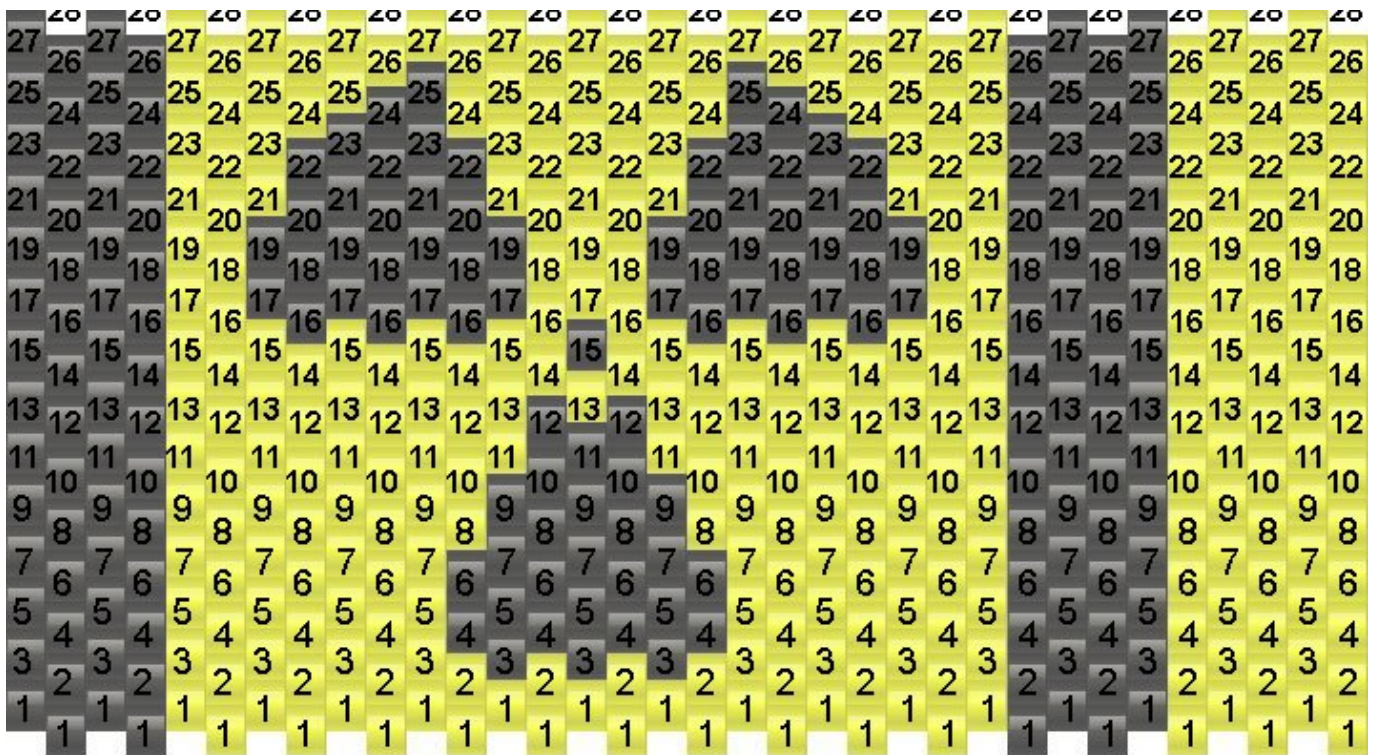

Radioactive Kandi Pattern

Created by: Crumpet

34 columns wide x 14 rows tall

Black: 192 Yellow: 284