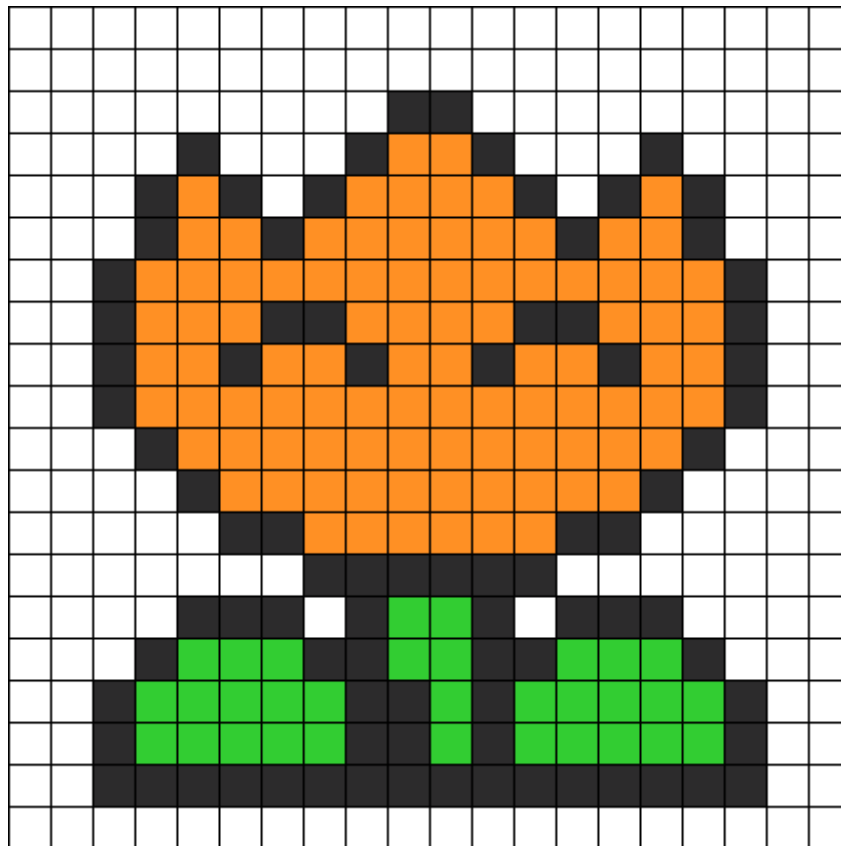

# Mario Fire Flower Kandi Pattern

Created by: punkie95

20 columns wide x 20 rows tall

86	94	32
----	----	----