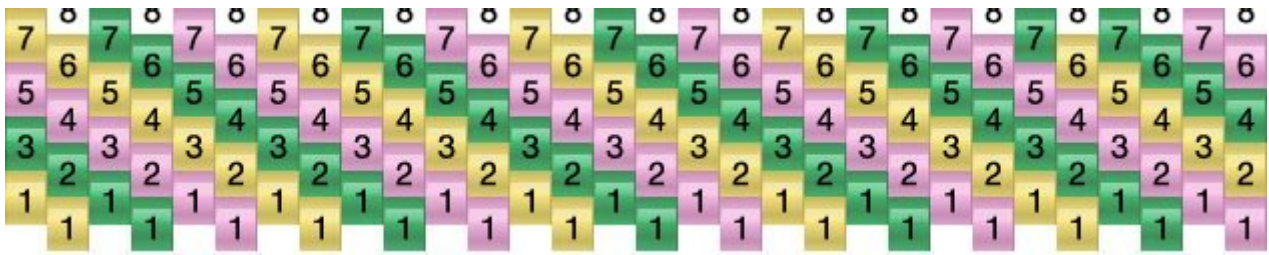

Springtime Stripes Kandi Pattern

Created by: Maddie

30 columns wide x 4 rows tall

Yellow: 39 Pink: 40 Mint: 41