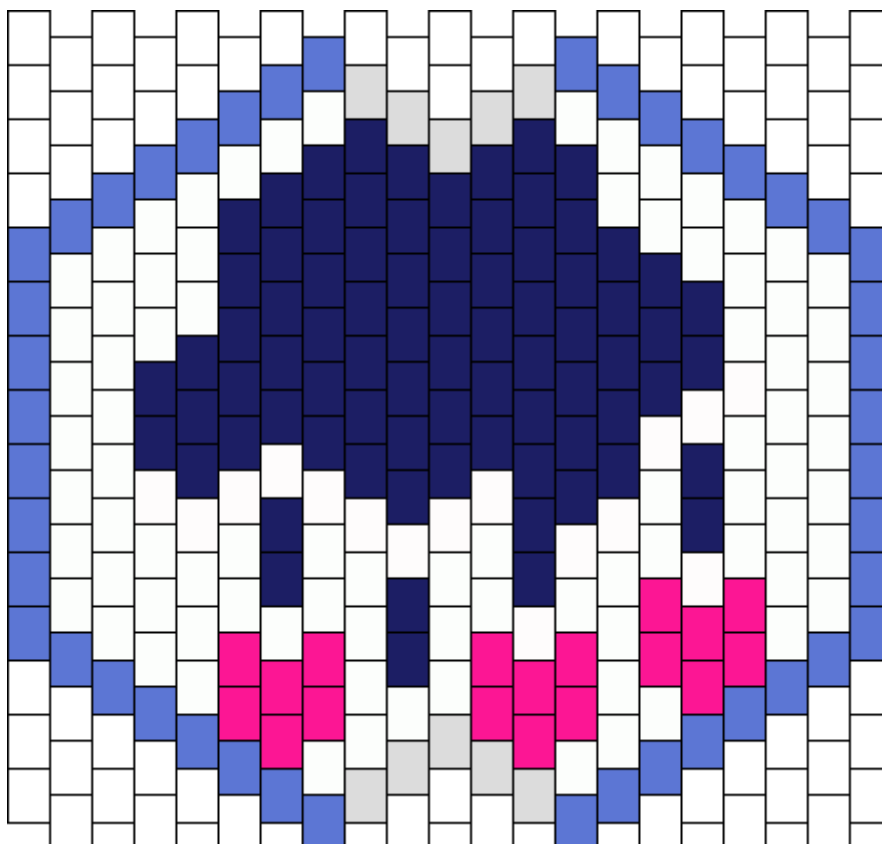

Care Bears Grumpy Bear Mask Kandi Pattern

Created by: LoliPoison

21 columns wide x 15 rows tall

83

10

44

79

16