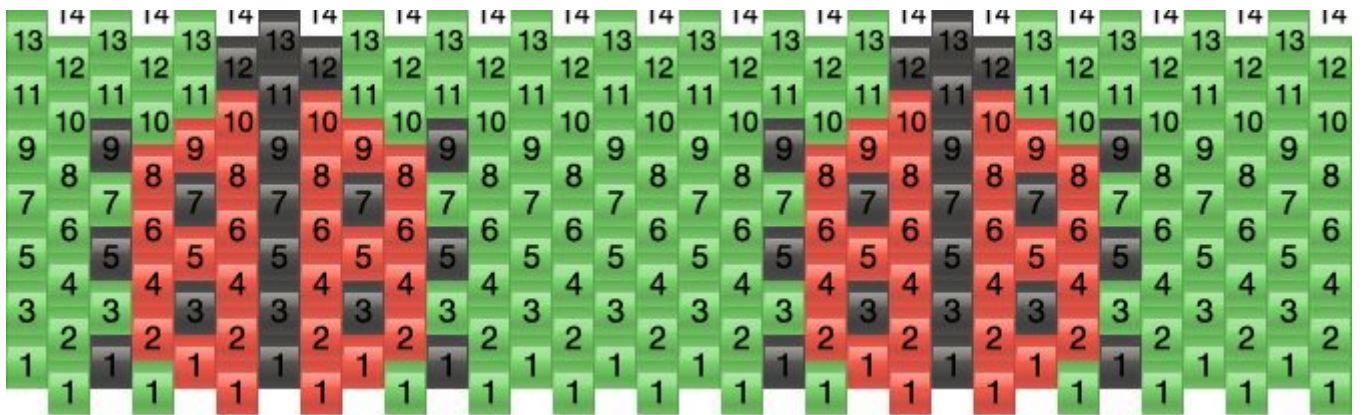

# Ladybugs Kandi Pattern

Created by: Crumpet

32 columns wide x 7 rows tall

Green: 134 Black: 38 Red: 52