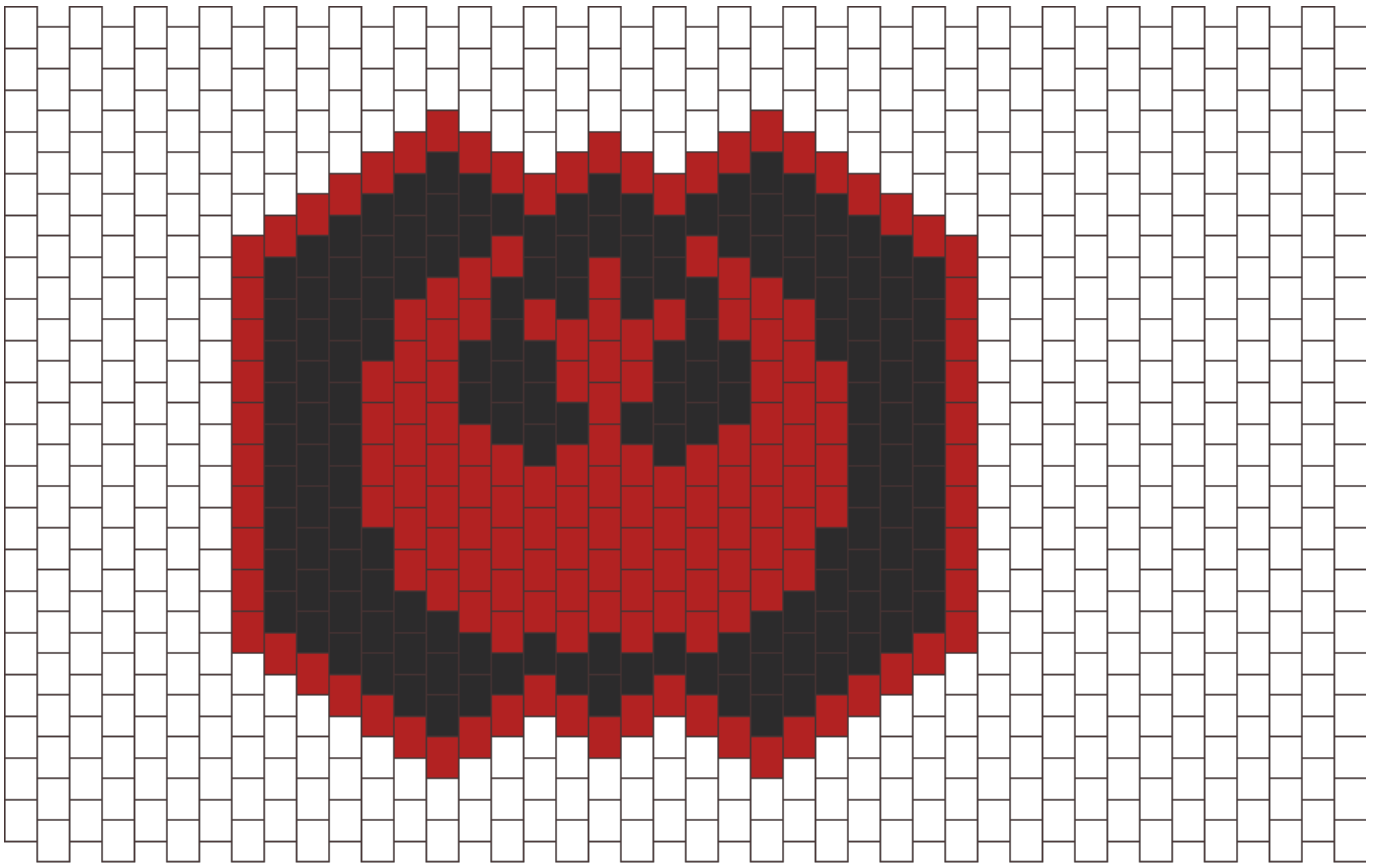

Rebel Kandi Pattern

Created by: britbrat190

42 columns wide x 58 rows tall

150 159