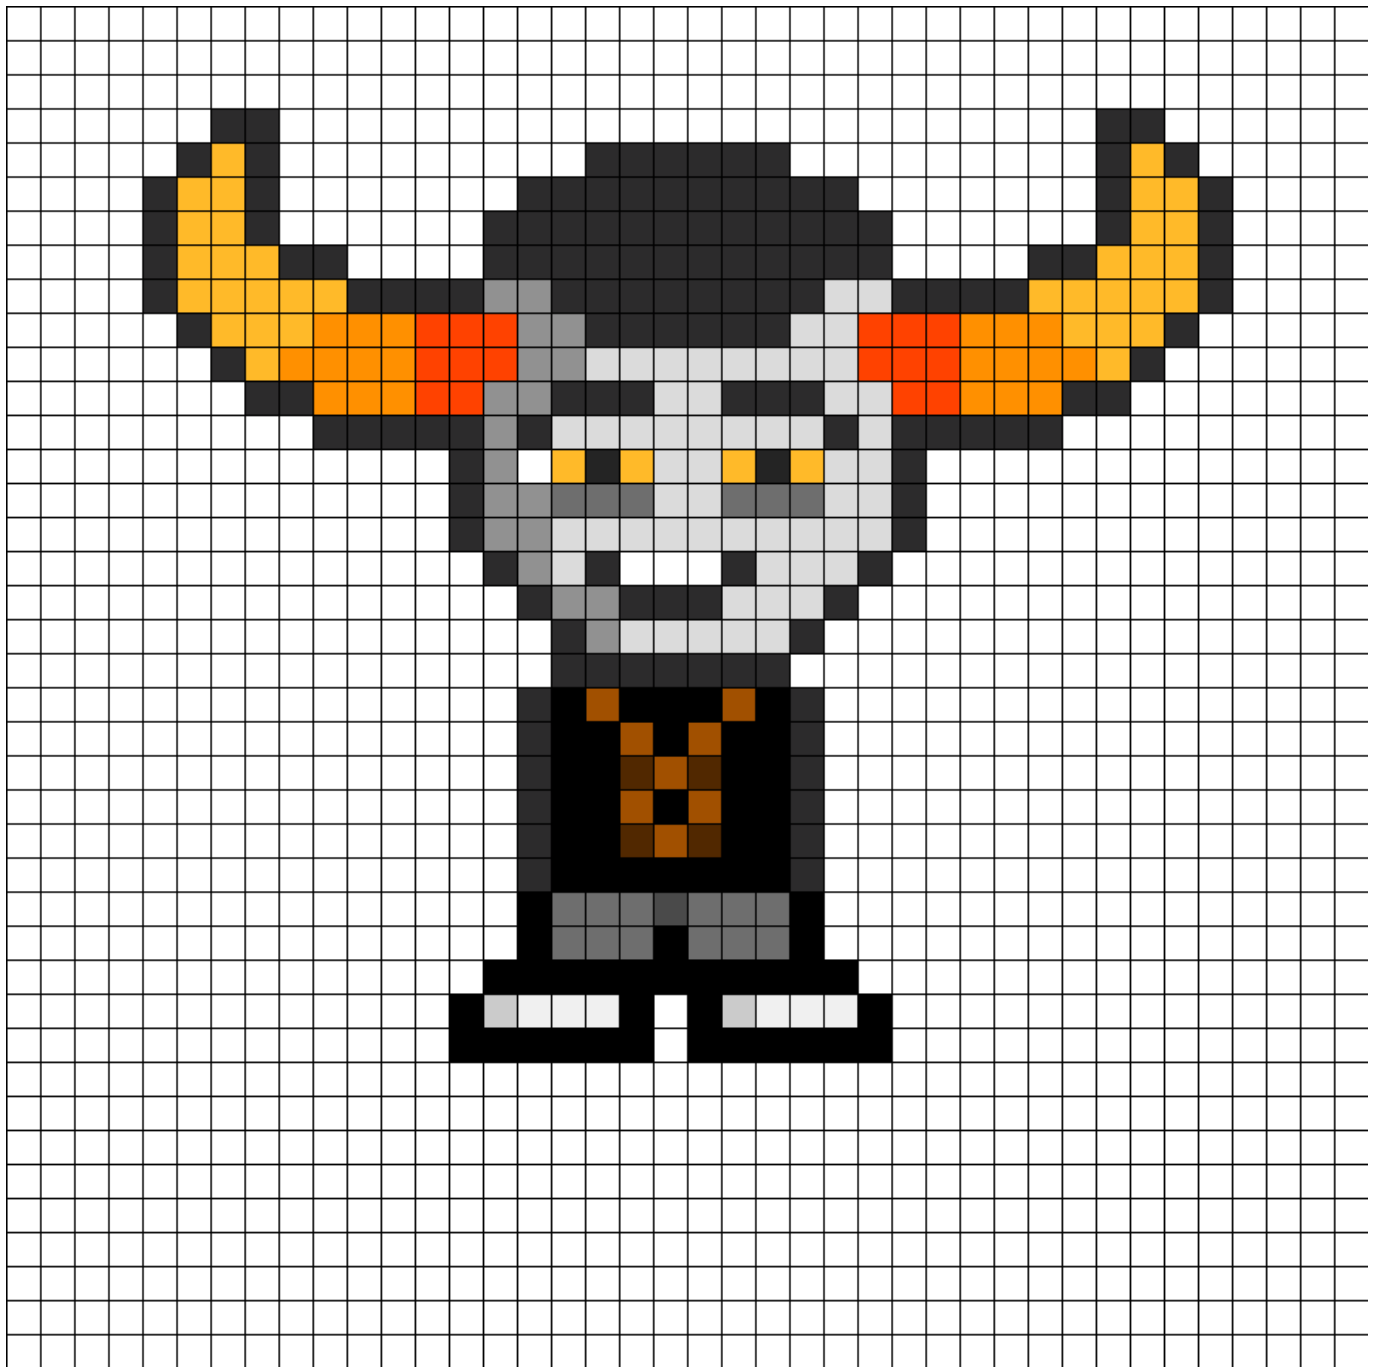

# Tavros Sprite Kandi Pattern

Created by: Kittycorn

40 columns wide x 40 rows tall

148	3	38	2	18	16	20	36	2	6	1	26	8
4	55	18										