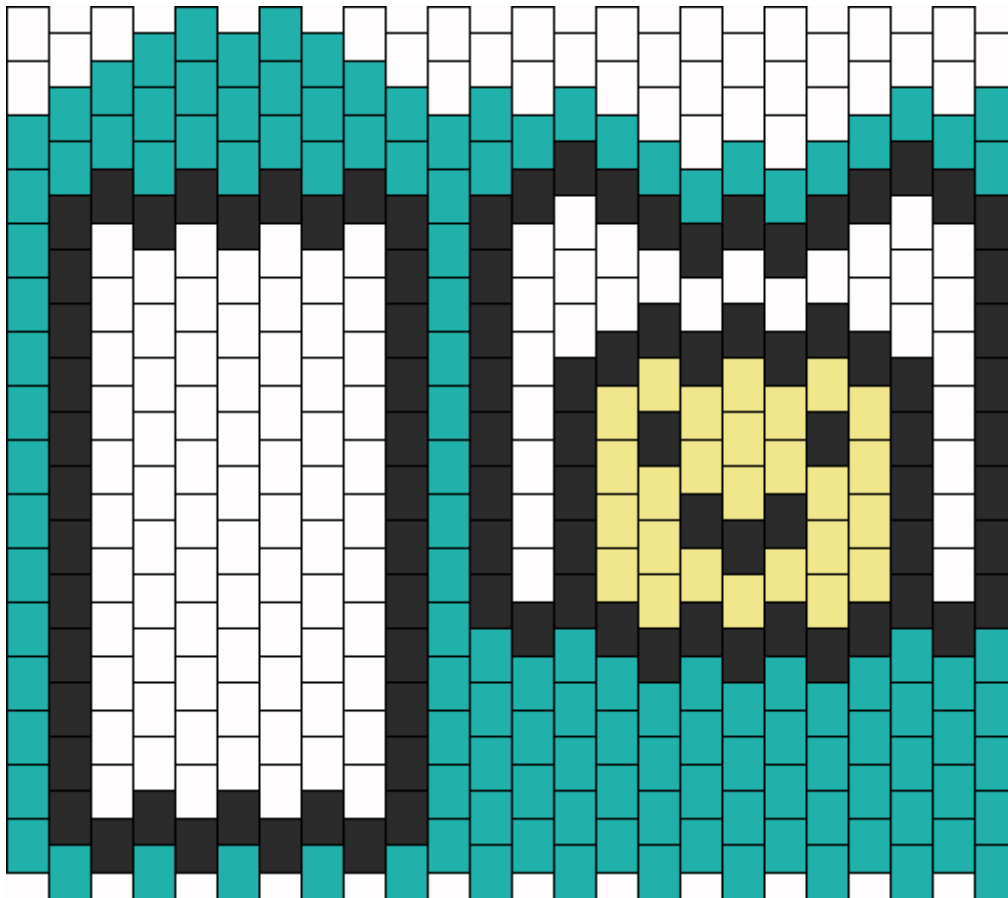

Finn Case 1 Kandi Pattern

Created by: tomikaulitz

24 columns wide x 17 rows tall

159

100

127

26