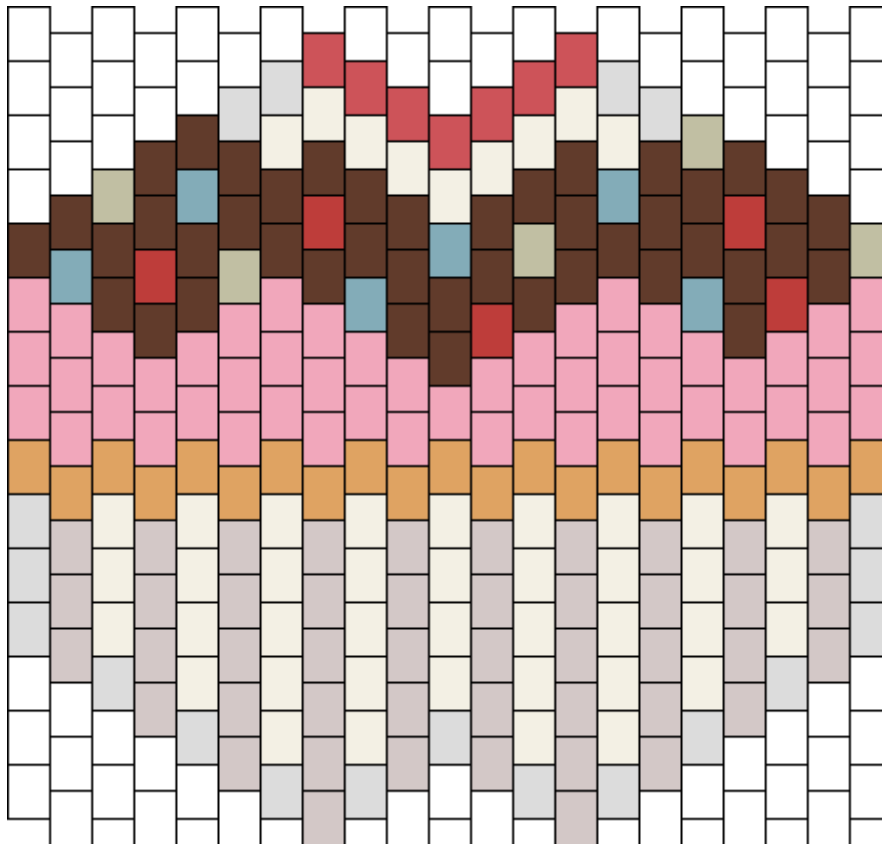

# Cupcake Mask Kandi Pattern

Created by: LoliPoison

21 columns wide x 15 rows tall

21	51	43	47	5	6	5	7	46	19
----	----	----	----	---	---	---	---	----	----