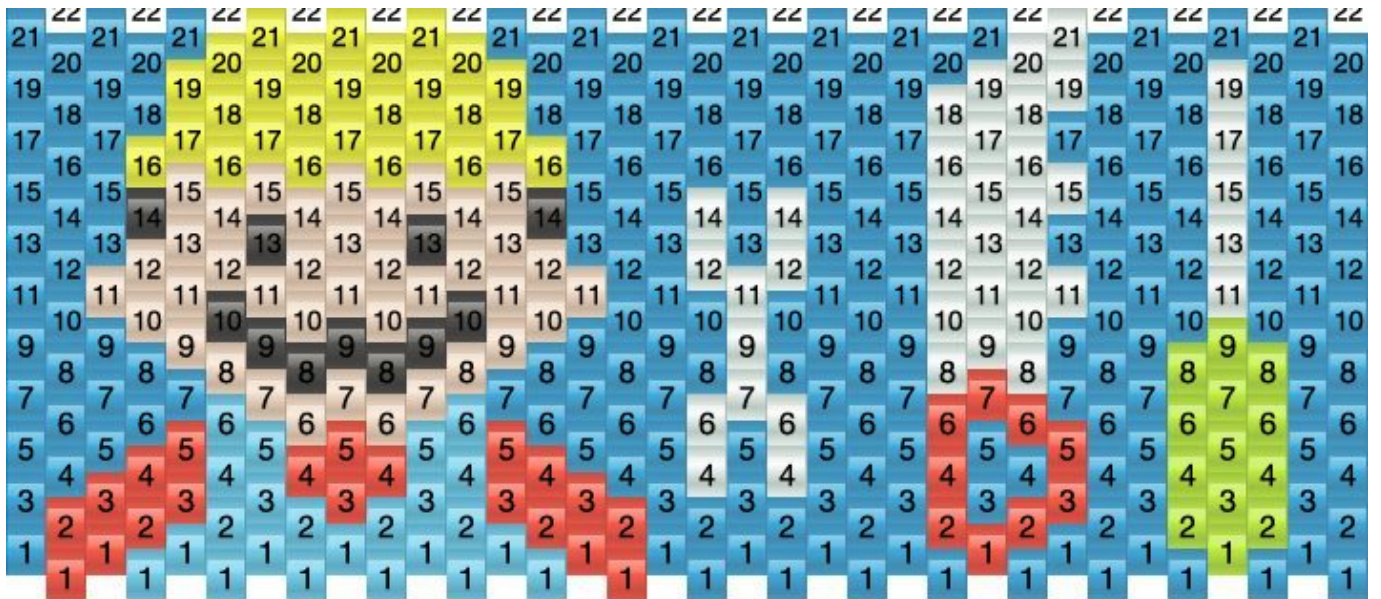

# Bob The Builder Kandi Pattern

Created by: Love.A.Lot

34 columns wide x 11 rows tall

Dark Turquoise: 194 Red: 29 Skin color: 38 Yellow: 27 Black: 11 Light Blue: 23 Light green :13