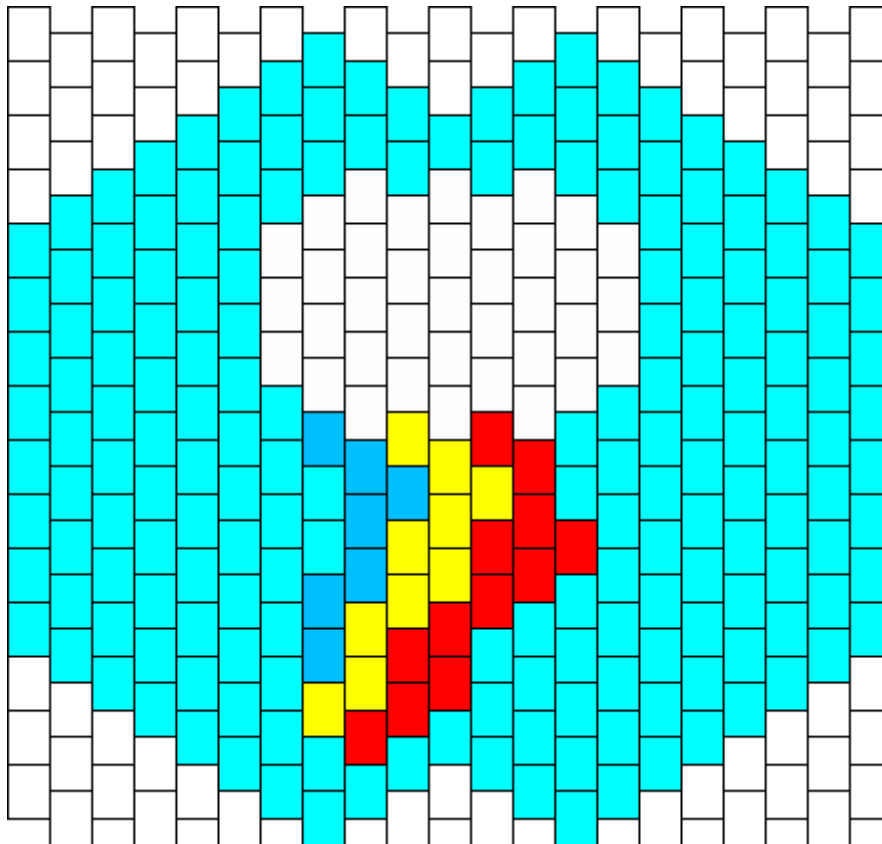

# Rainbow Dash Mask Kandi Pattern

Created by: LoliPoison

21 columns wide x 15 rows tall

184	37	7	10	12
-----	----	---	----	----