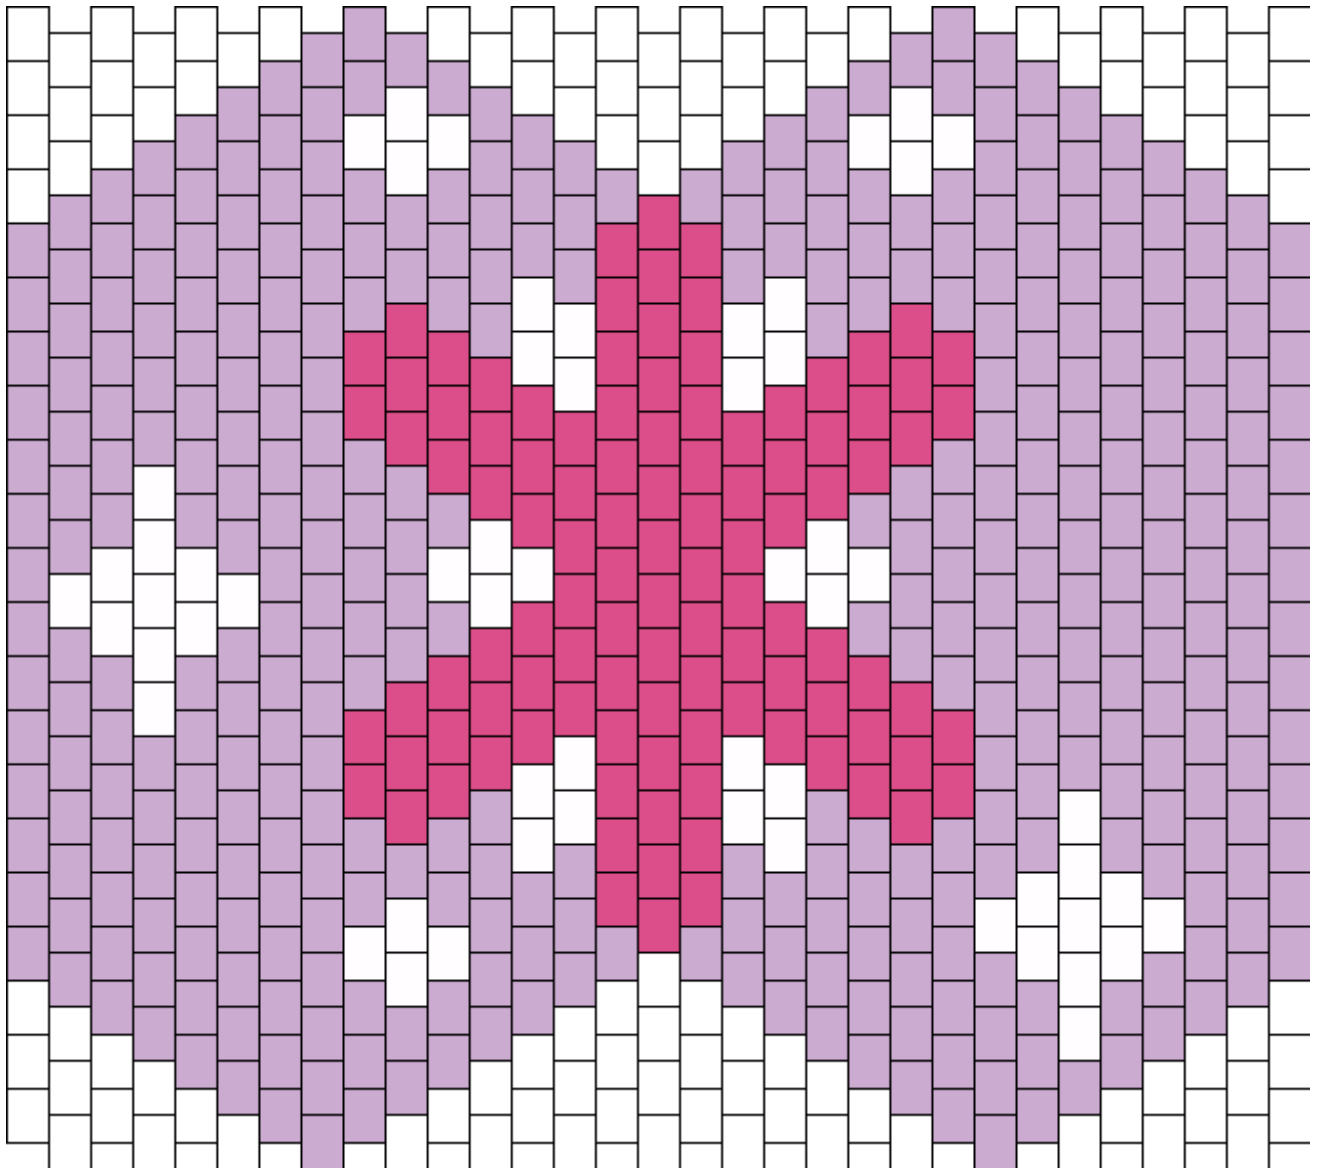

# Twilight Sparkle Mask Kandi Pattern

Created by: LoliPoison

31 columns wide x 21 rows tall

380

108

58