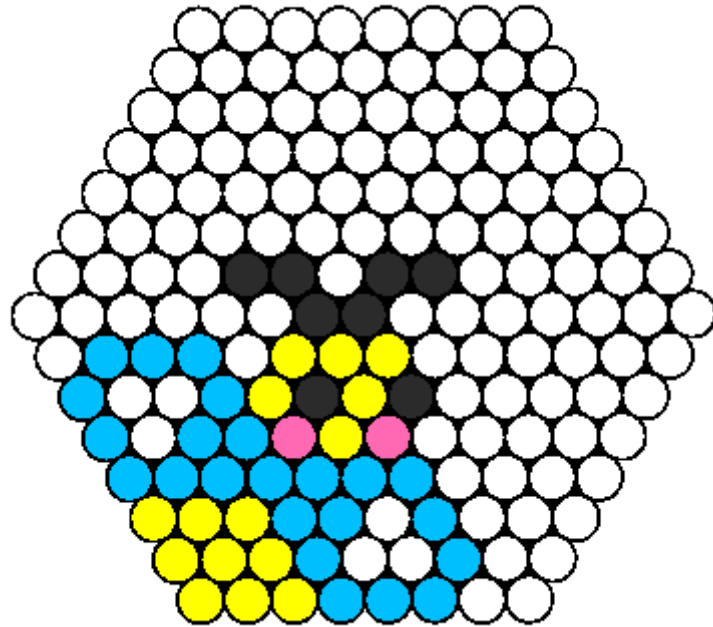

# Cute Bumble Kandi Pattern

Created by: neonsprinkles

0 columns wide x 0 rows tall

121

15

23

8

2