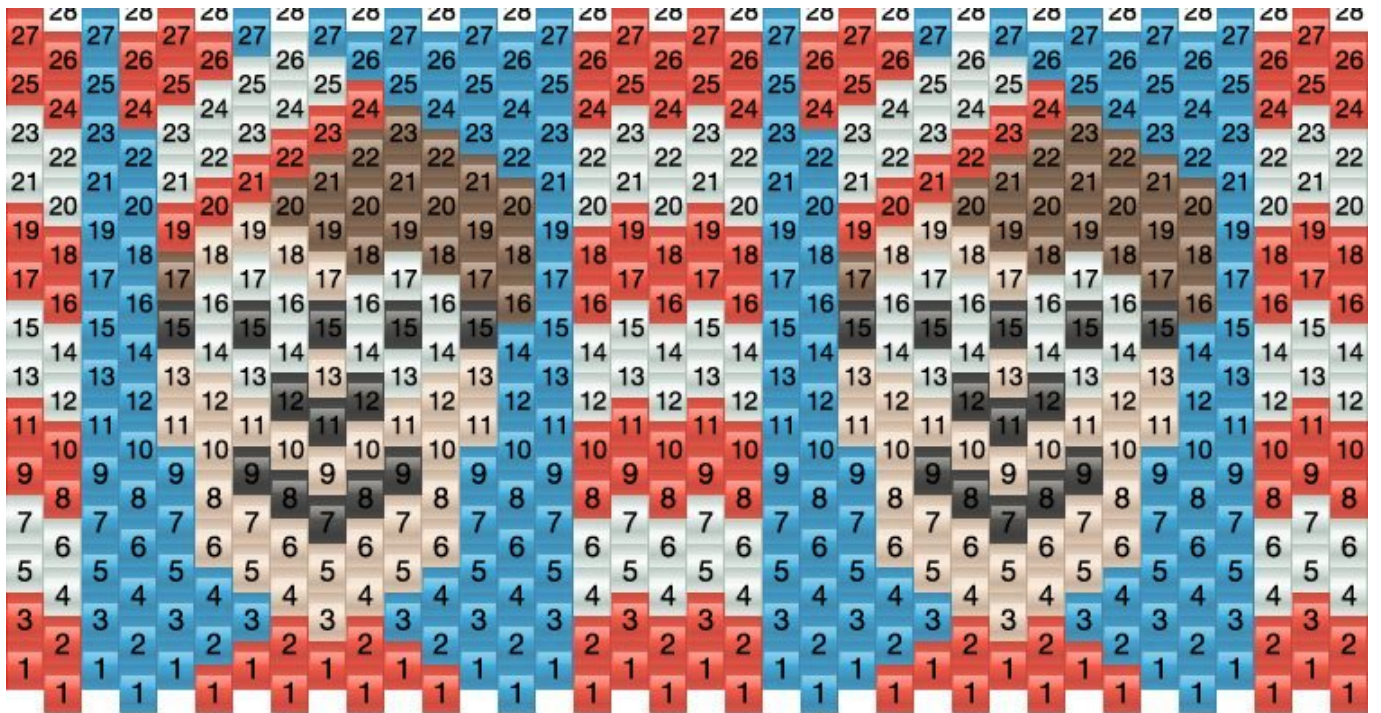

Wheres Waldo Kandi Pattern

Created by: Crumpet

36 columns wide x 14 rows tall

Red: 120 102 Dark Turquoise: 154 Brown: 38 Black: 26 Skin color: 64