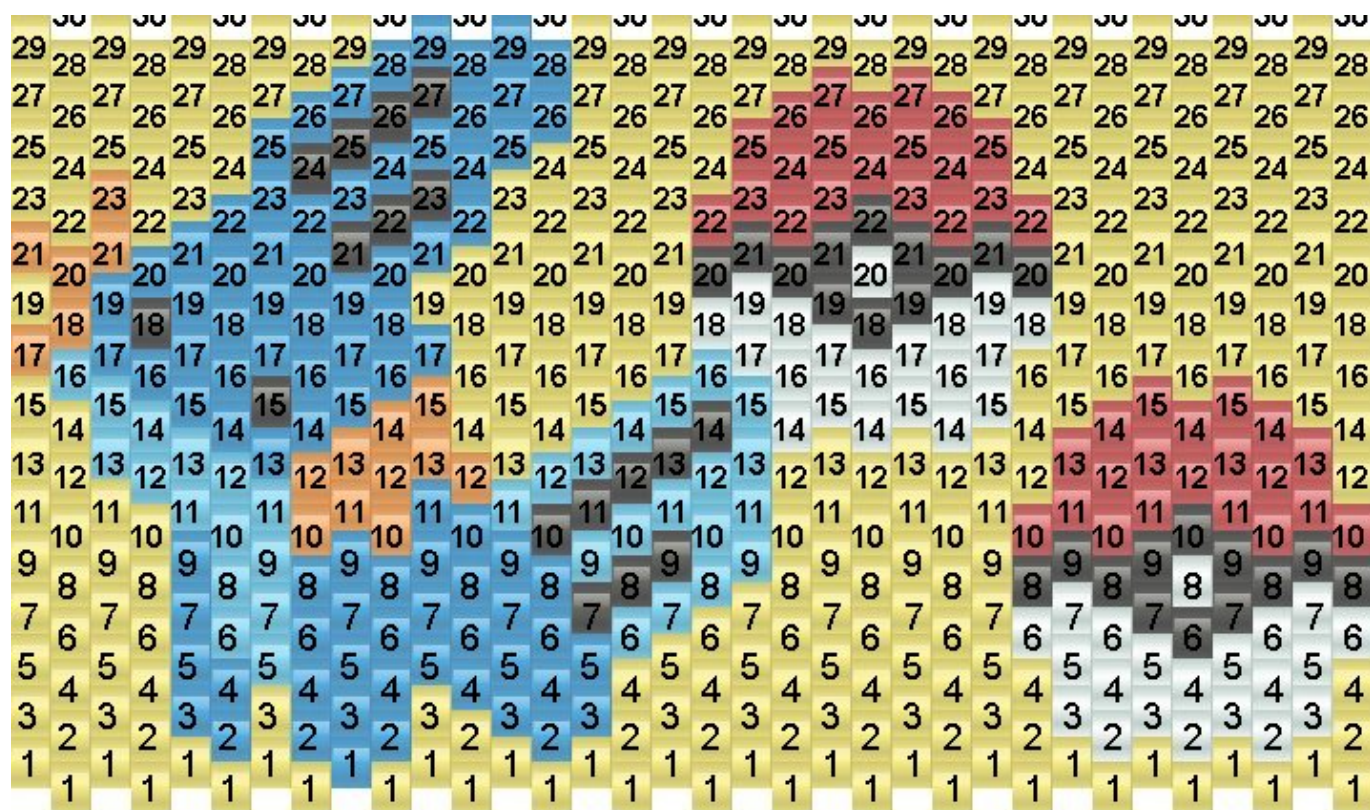

# Mudkip Kandi Pattern

Created by: Crumpet

34 columns wide x 15 rows tall

**Yellow:** 254 **Brite Orange:** 16 **Light Blue:** 33 **Dark Turquoise:** 85 **Black:** 41 **Red:** 40 **Black:** 41