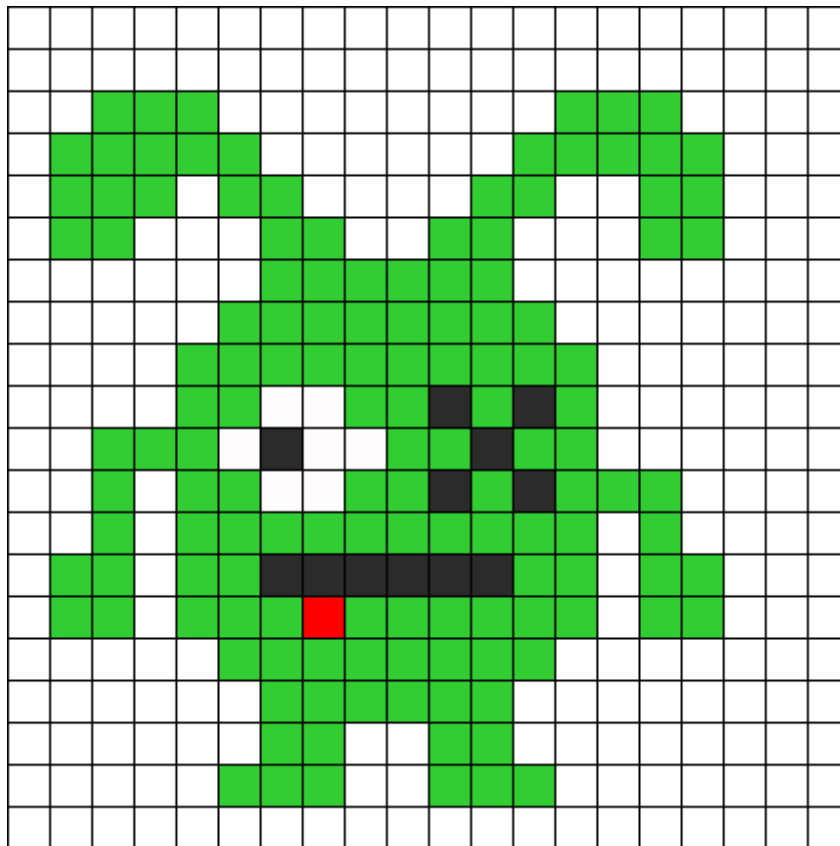

Ugly Doll Kandi Pattern

Created by: nicole.fiction

20 columns wide x 20 rows tall

136	7	12	1
-----	---	----	---