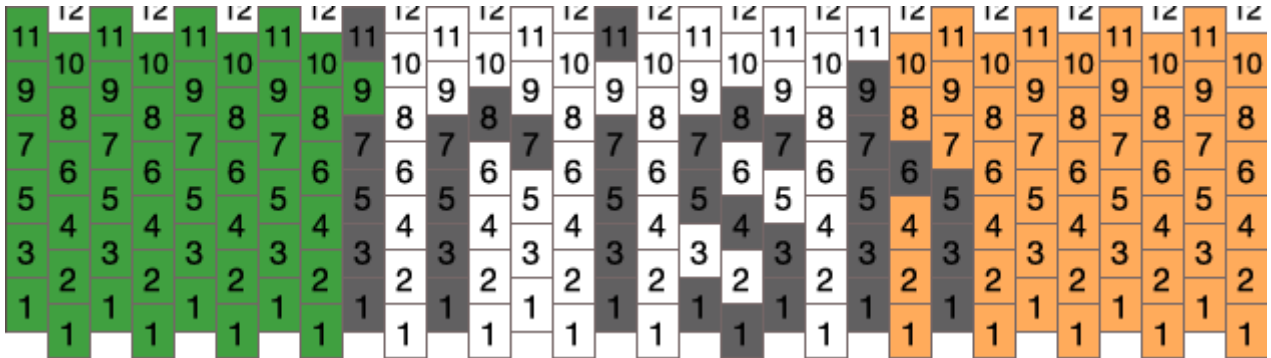

Irish Kandi Pattern

Created by: SerialLover

30 columns wide x 6 rows tall

47