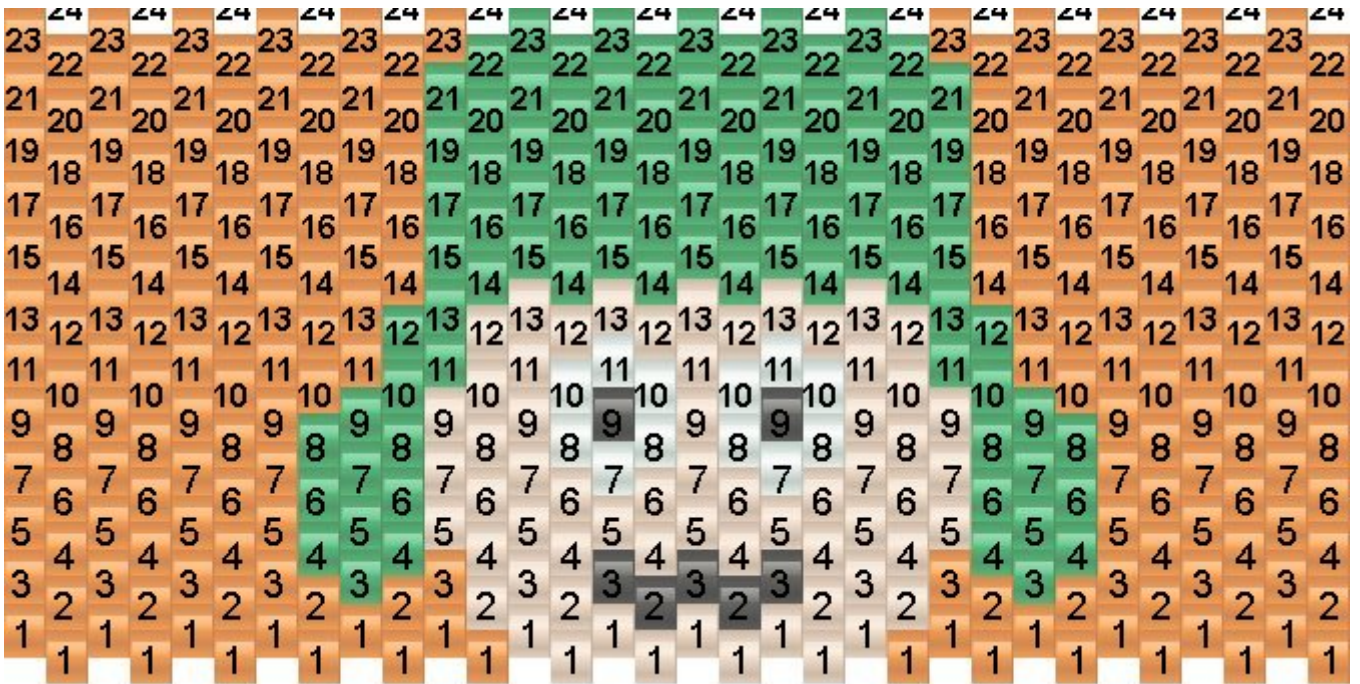

Kyle South Park Kandi Pattern

Created by: woogiewatson

32 columns wide x 12 rows tall

Orange: 212 Mint: 91 Skin color: 62 Black: 12 Black: 7