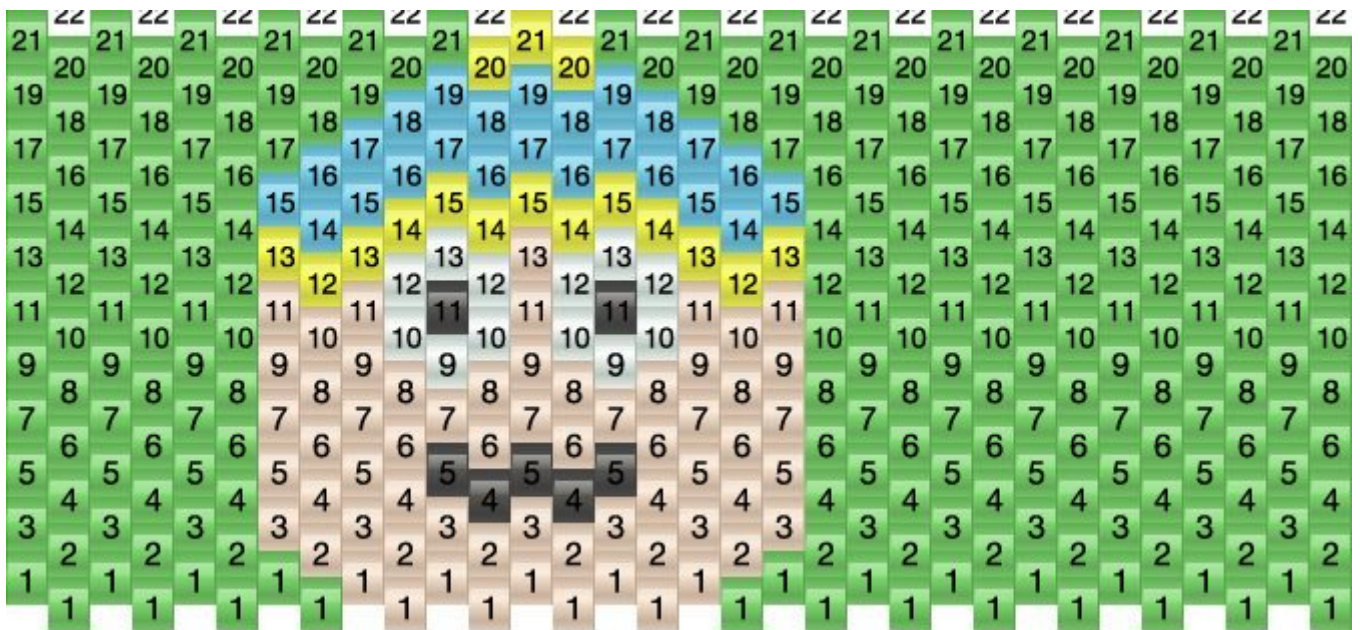

Cartman South Park Kandi Pattern

Created by: woogiewatson

32 columns wide x 11 rows tall

Green: 231 Light Blue: 24 Yellow: 16 Skin color: 62 Black: 12 Black: 7