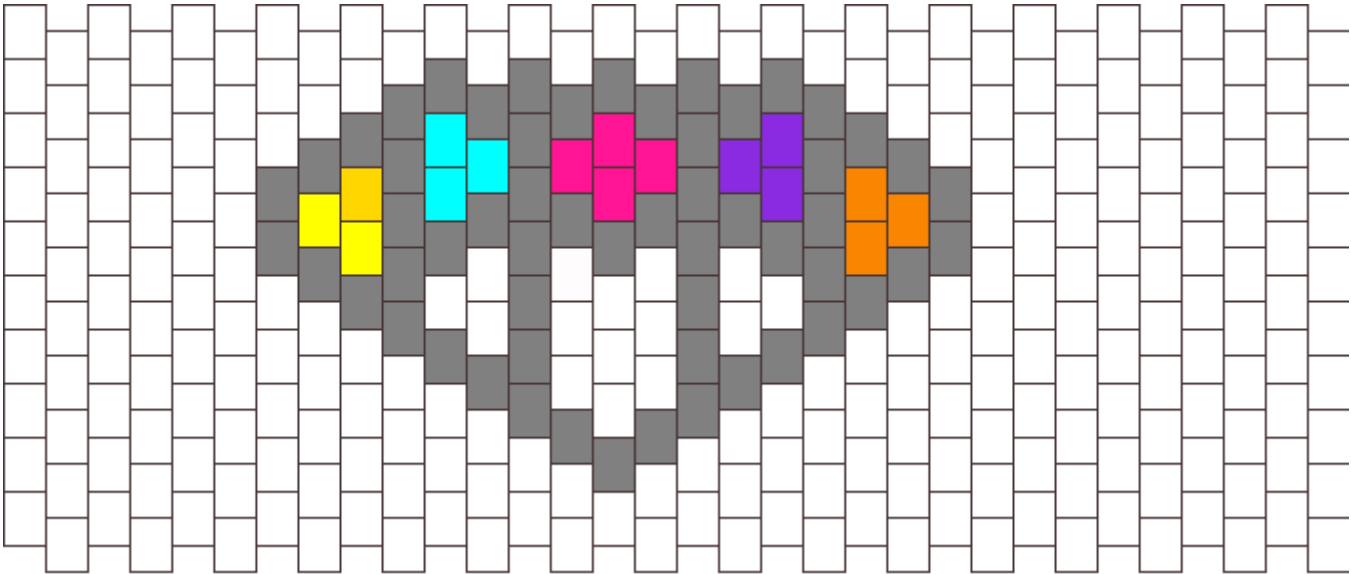

# SceneKid Diamond Kandi Pattern

Created by: JaymeeLu

32 columns wide x 10 rows tall

246	1	57	3	3	4	3	1	2
-----	---	----	---	---	---	---	---	---