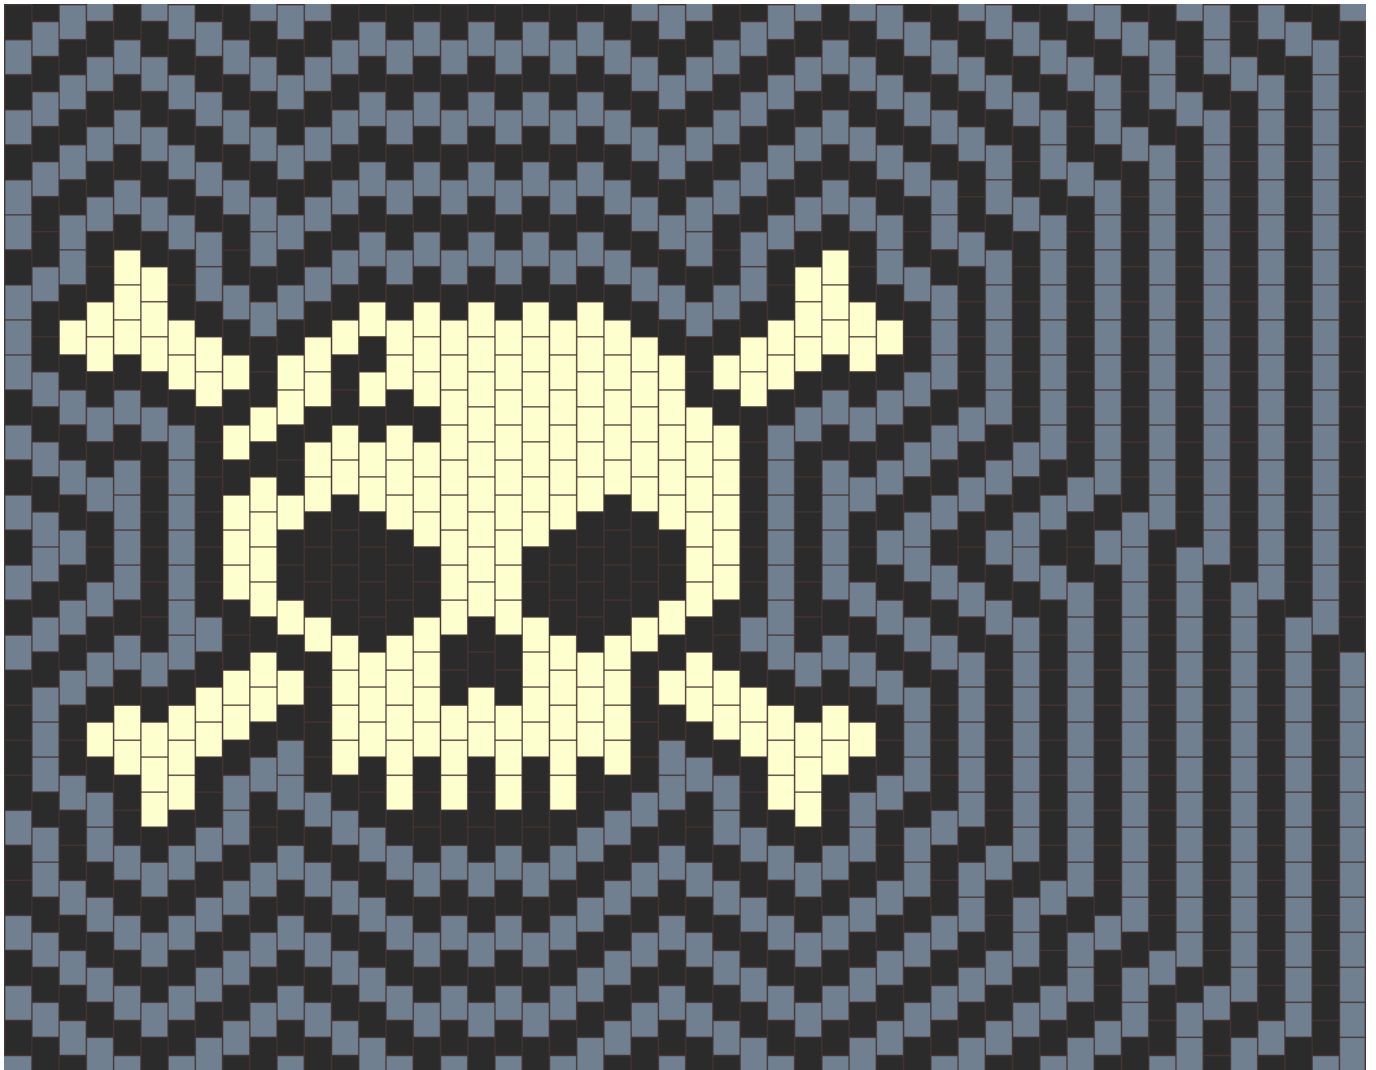

# Skull Kandi Pattern

Created by: thekandifairy

50 columns wide x 31 rows tall

736

210

604