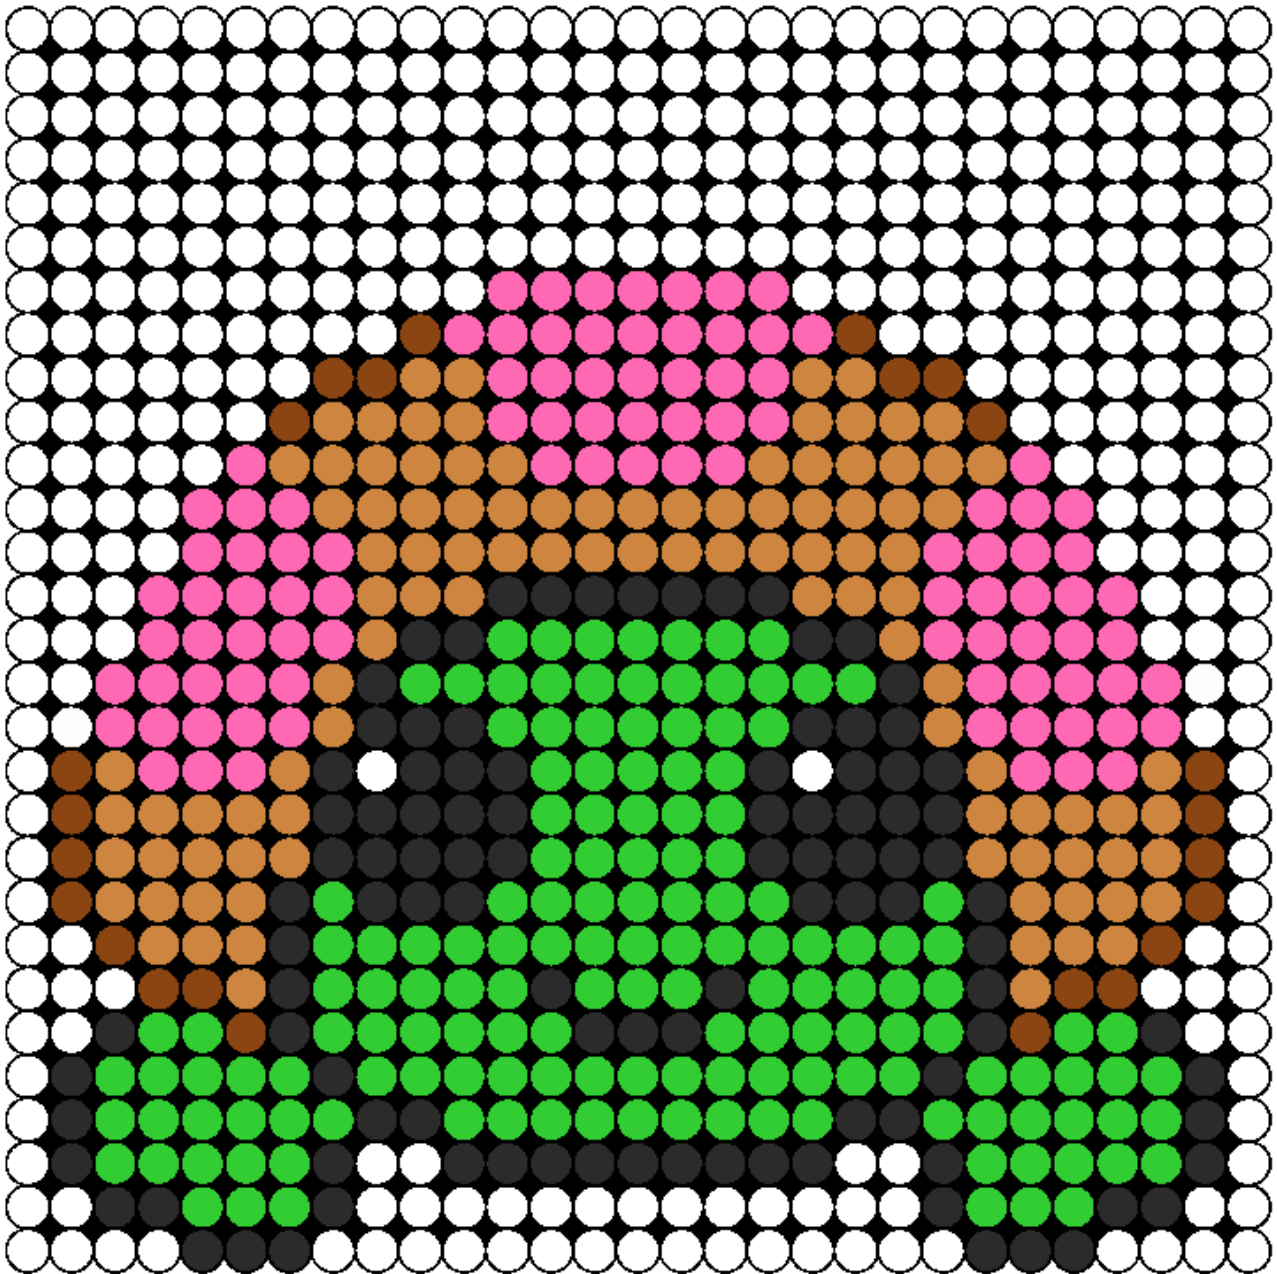

Pinki Turtle Kandi Pattern

Created by: GwenniStars

0 columns wide x 0 rows tall

358 103 153 24 104 97 2