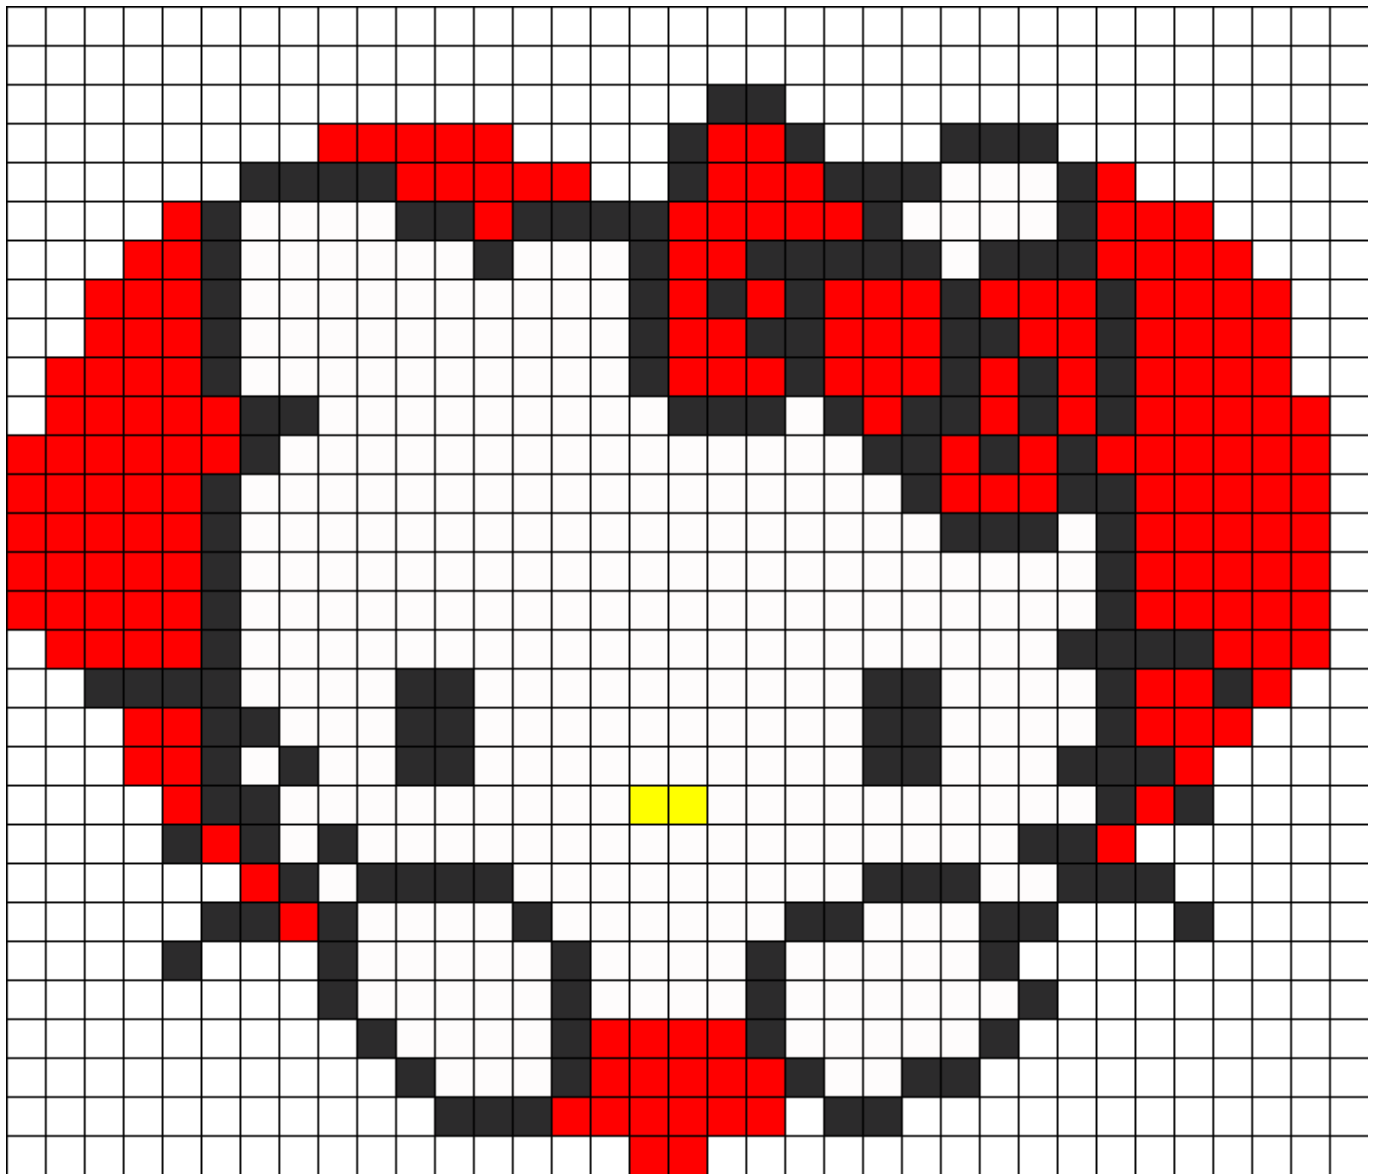

Hello Kitty Heart Kandi Pattern

Created by: JinxyJess

35 columns wide x 30 rows tall

190	166	2	333
-----	-----	---	-----