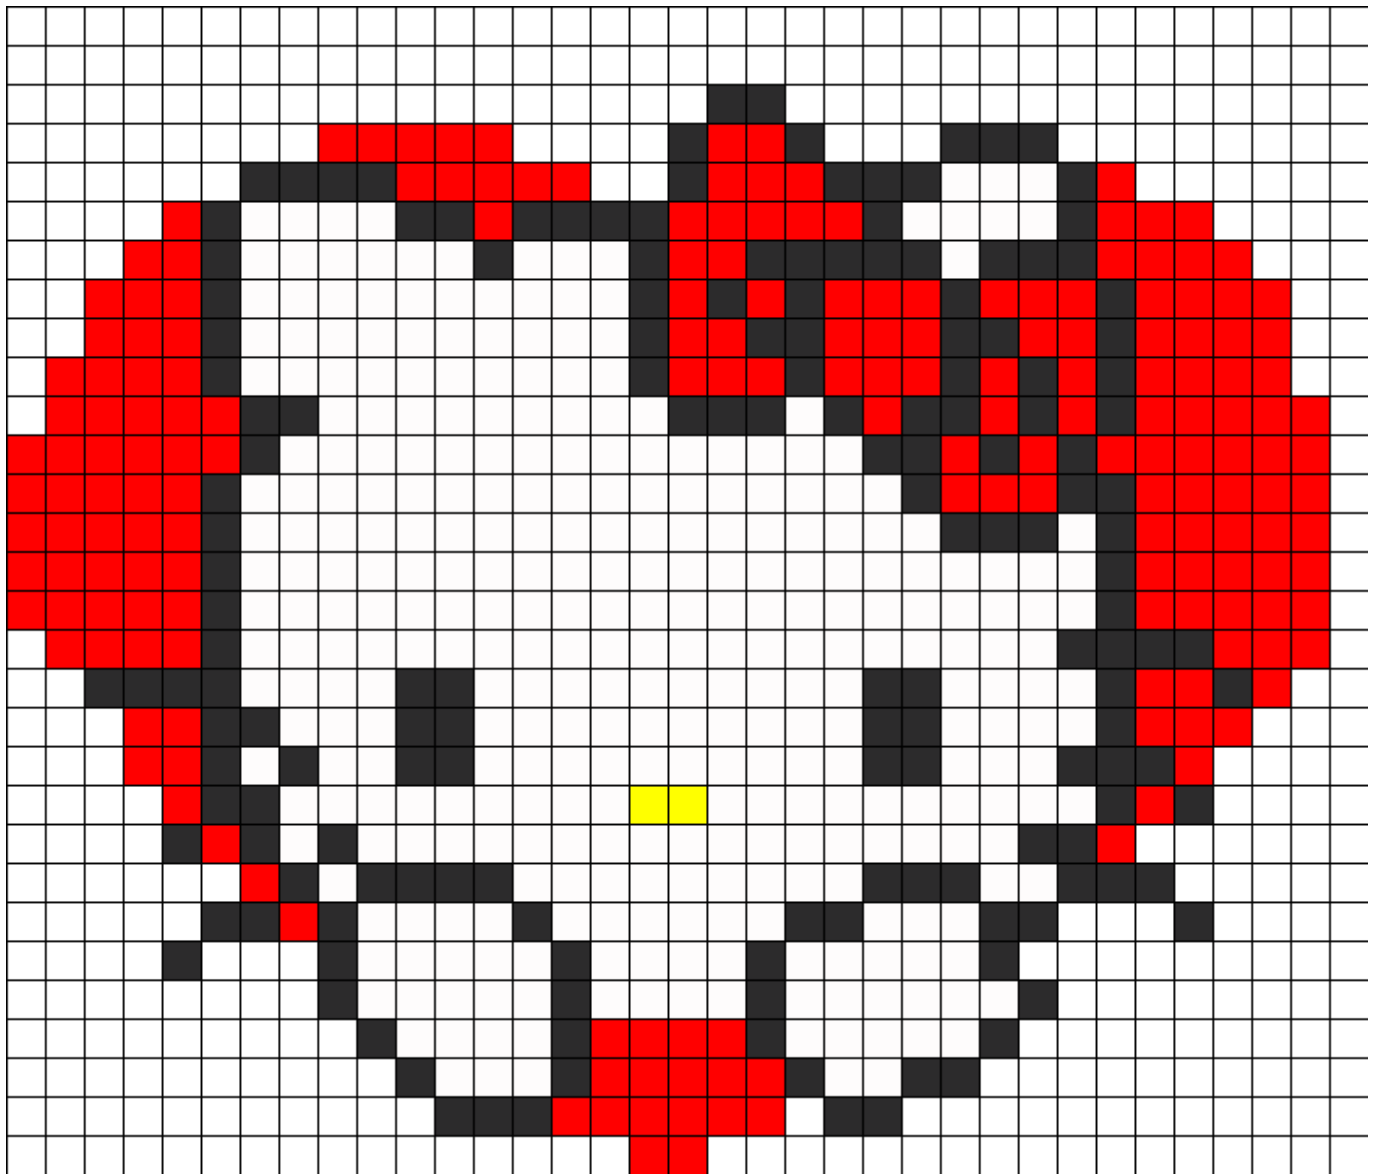

# Hello Kitty Heart Kandi Pattern

Created by: JinxyJess

35 columns wide x 30 rows tall

190	166	2	333
-----	-----	---	-----