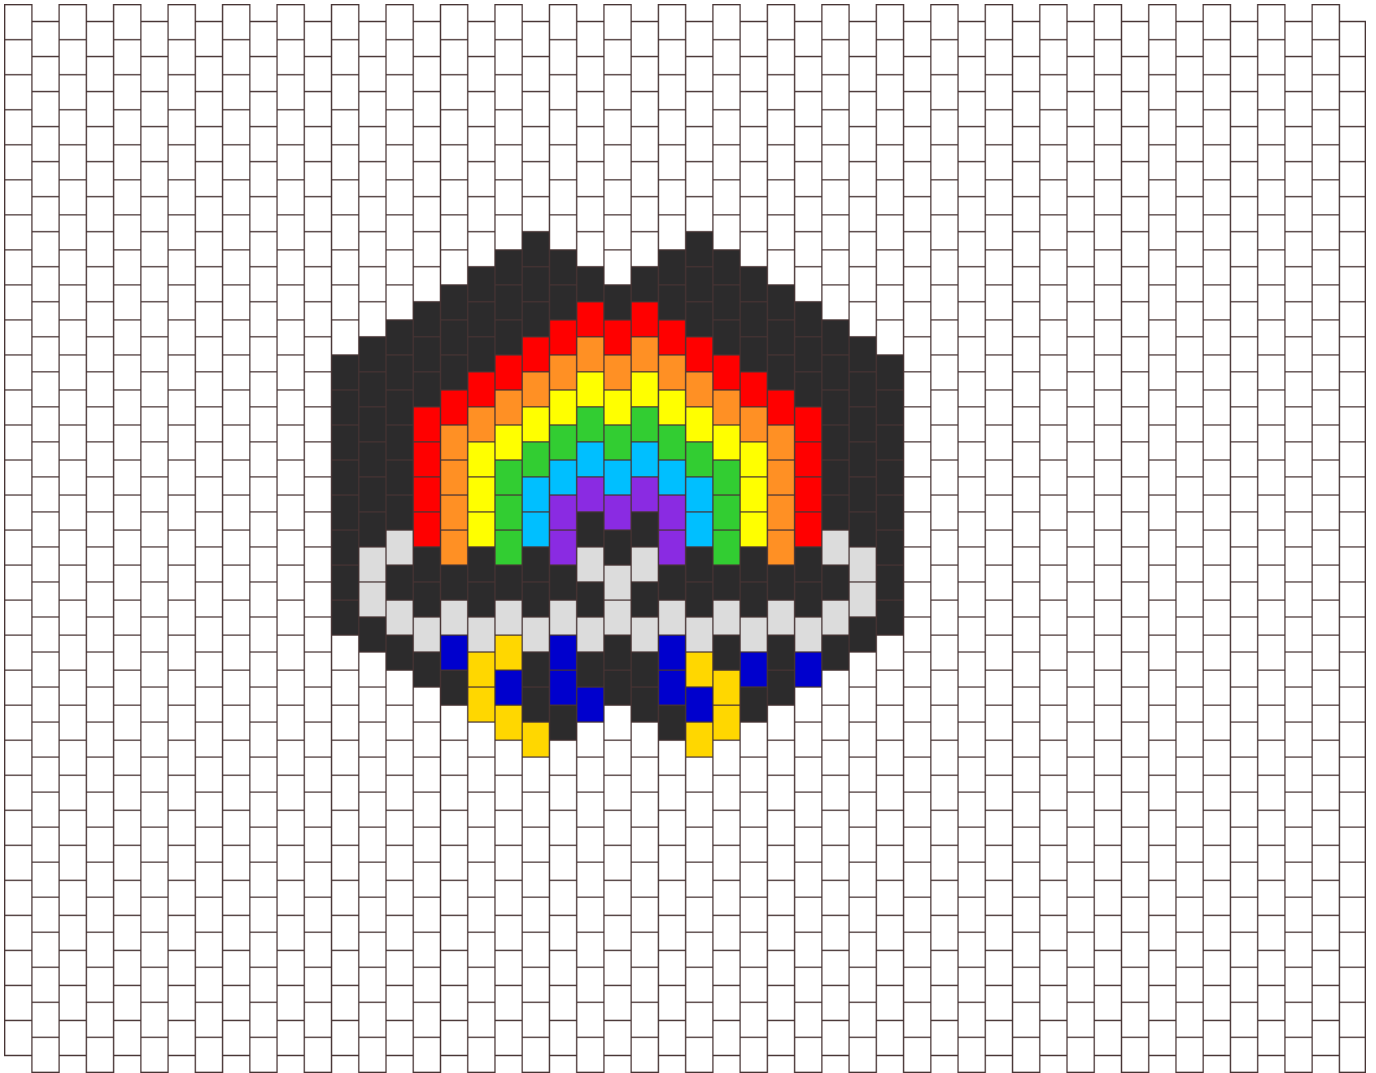

Stormy Rainbow Kandi Pattern

Created by: raverkiddie

50 columns wide x 30 rows tall

1250	121	7	9	13	15	19	21	26	10	9
------	-----	---	---	----	----	----	----	----	----	---