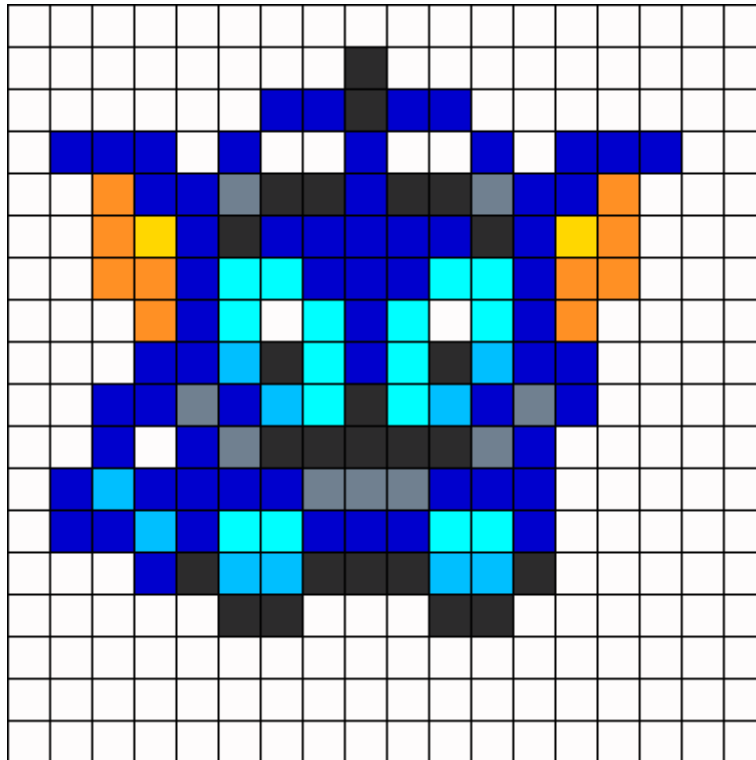

Vaporeon Kandi Pattern

Created by: BotdfKandiLover

18 columns wide x 18 rows tall

190	62	10	10	2	25	16	9
-----	----	----	----	---	----	----	---