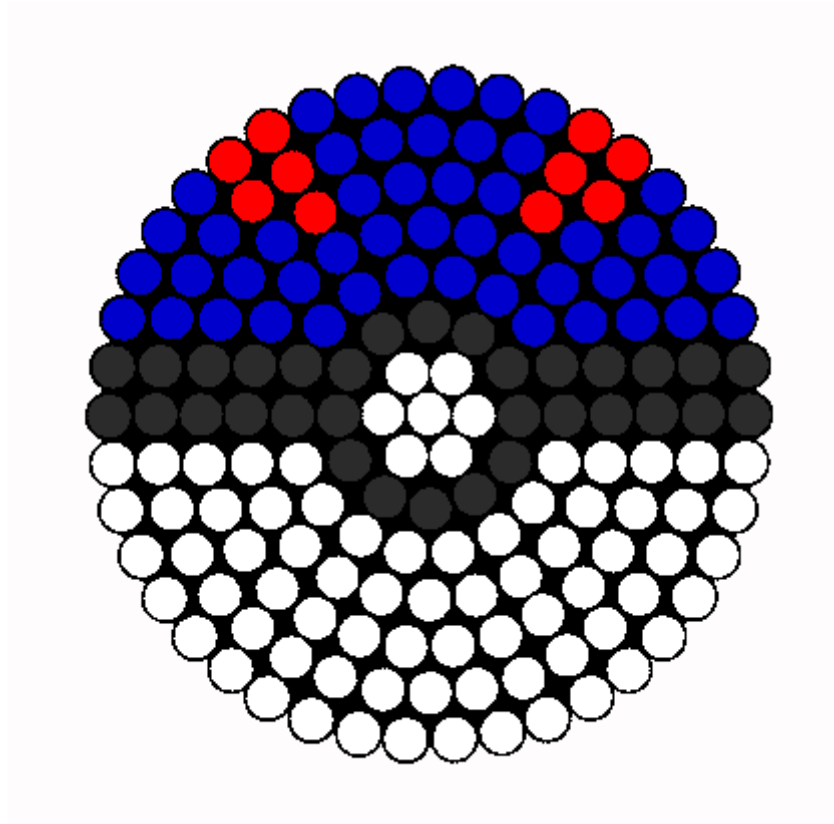

# Great Ball Kandi Pattern

Created by: chibitsubame

0 columns wide x 0 rows tall

76

32

1

50

10