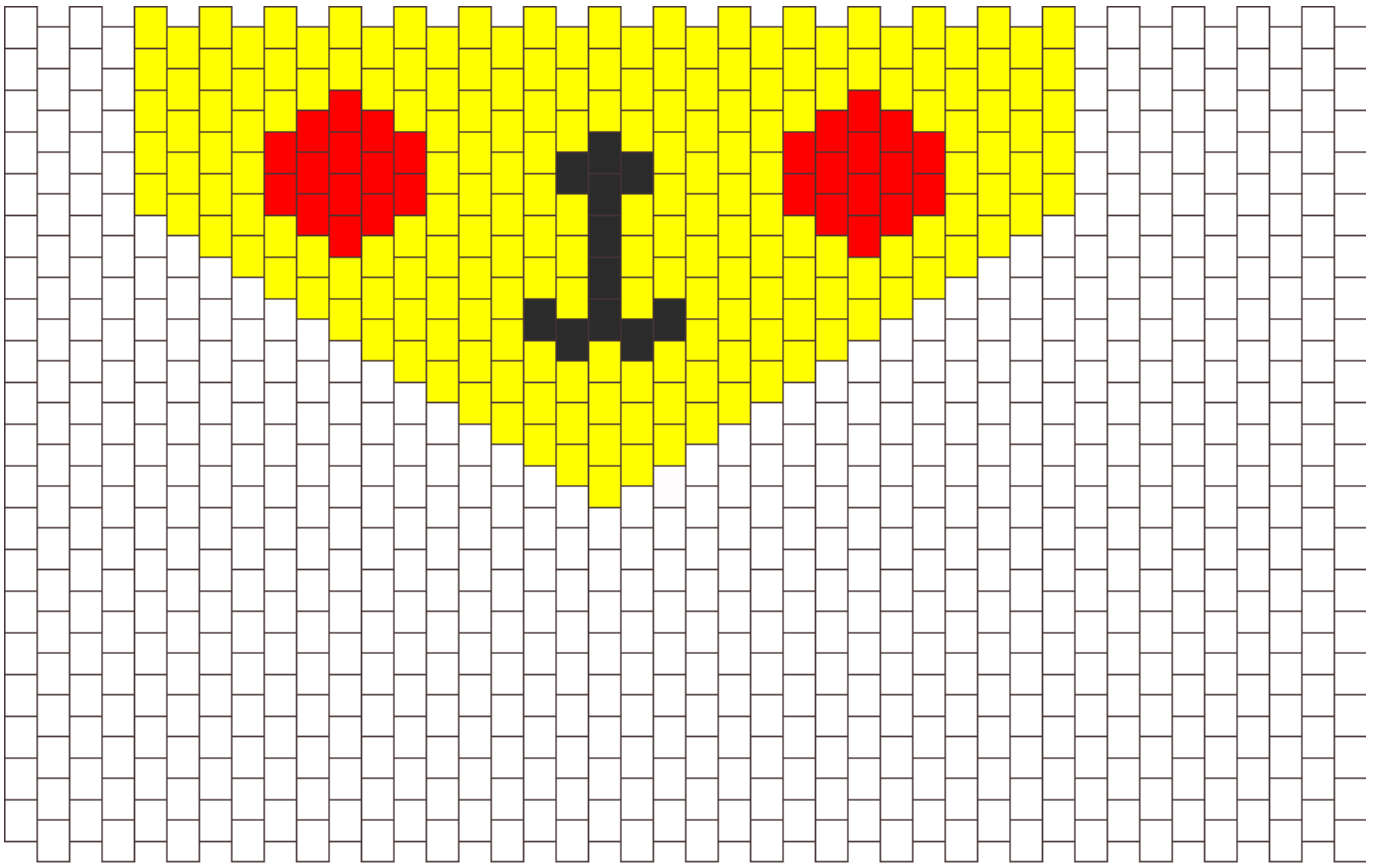

Pikachu Bandana Kandi Pattern

Created by: BotdfKandiLover

42 columns wide x 20 rows tall

603

197

1

11

28