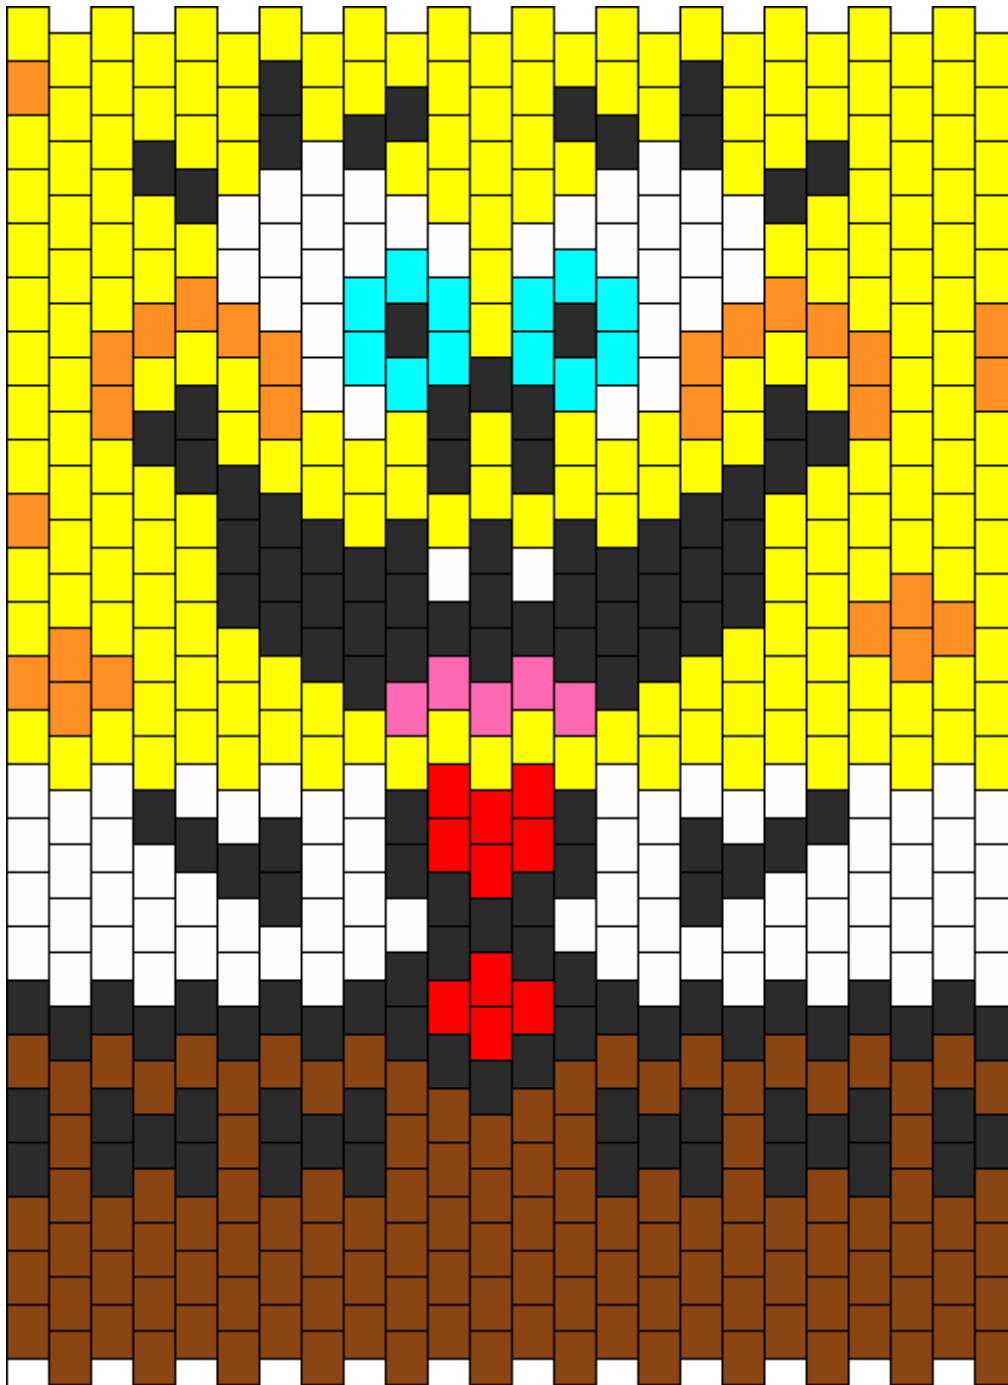

SpongeBob Kandi Pattern

Created by: YayFluffyPOP

24 columns wide x 25 rows tall

201	26	130	5	12	100	116	10
-----	----	-----	---	----	-----	-----	----