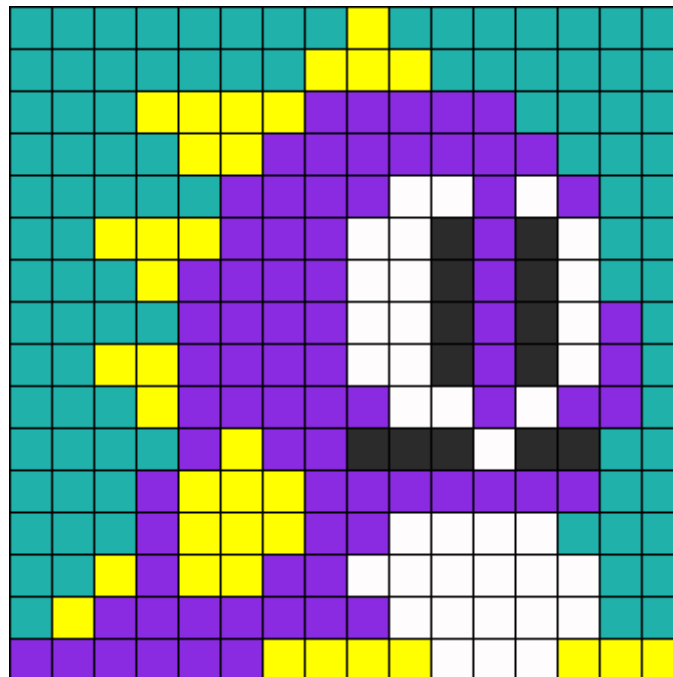

Bubble Bobble Kandi Pattern

Created by: pippop

16 columns wide x 16 rows tall

77	35	37	13	94
----	----	----	----	----