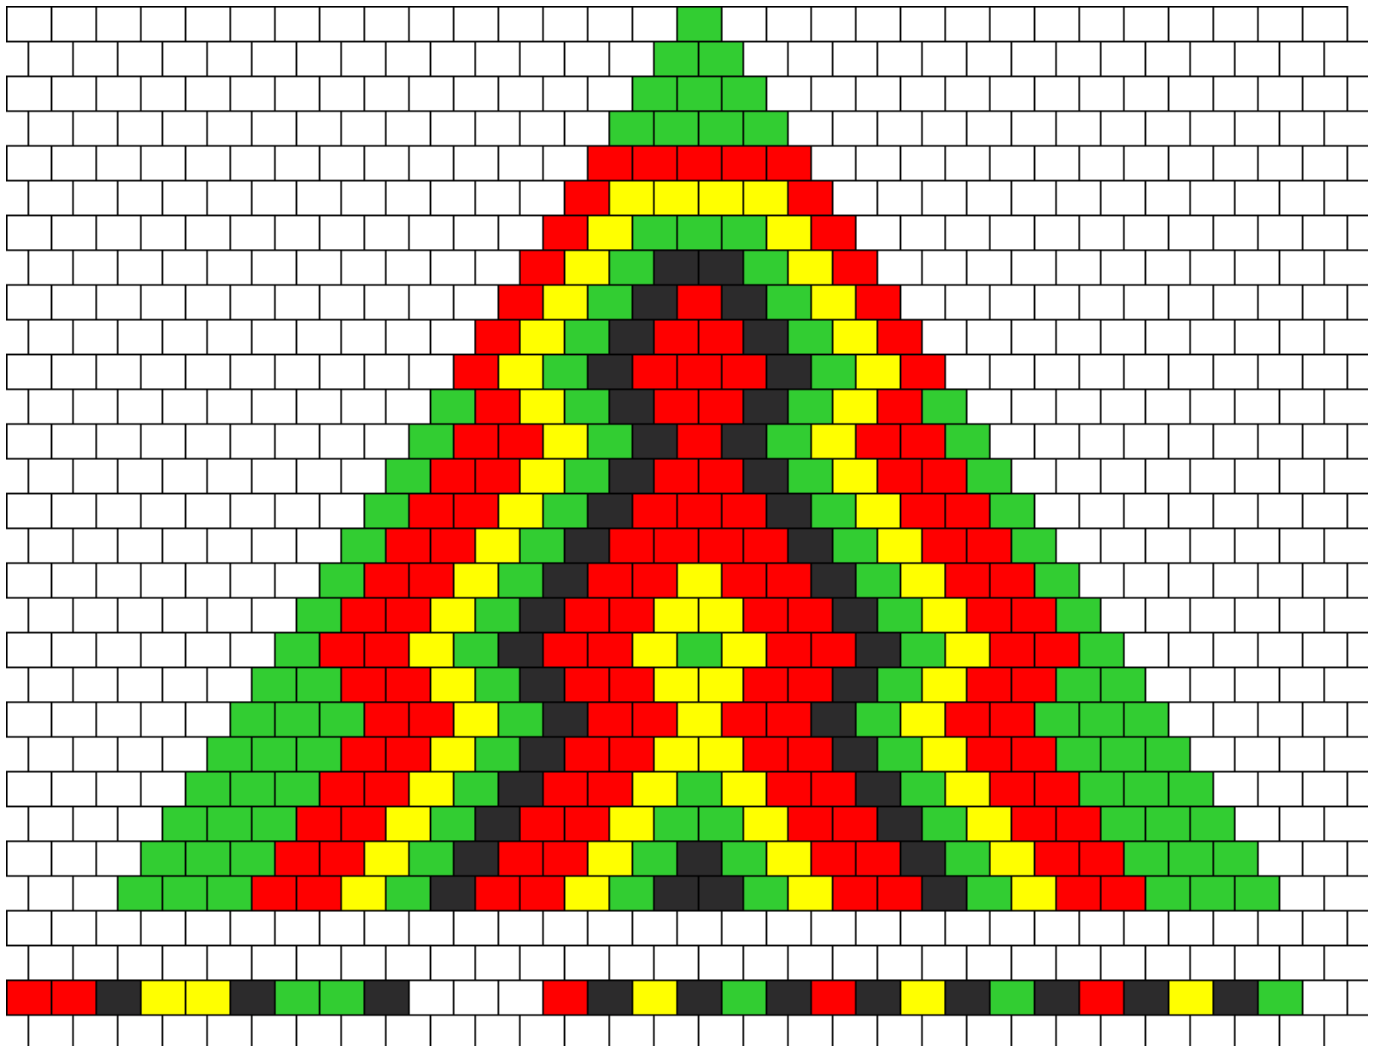

Rasta Bikini Kandi Pattern

Created by: flufferz

30 columns wide x 30 rows tall

52	120	67	138
----	-----	----	-----