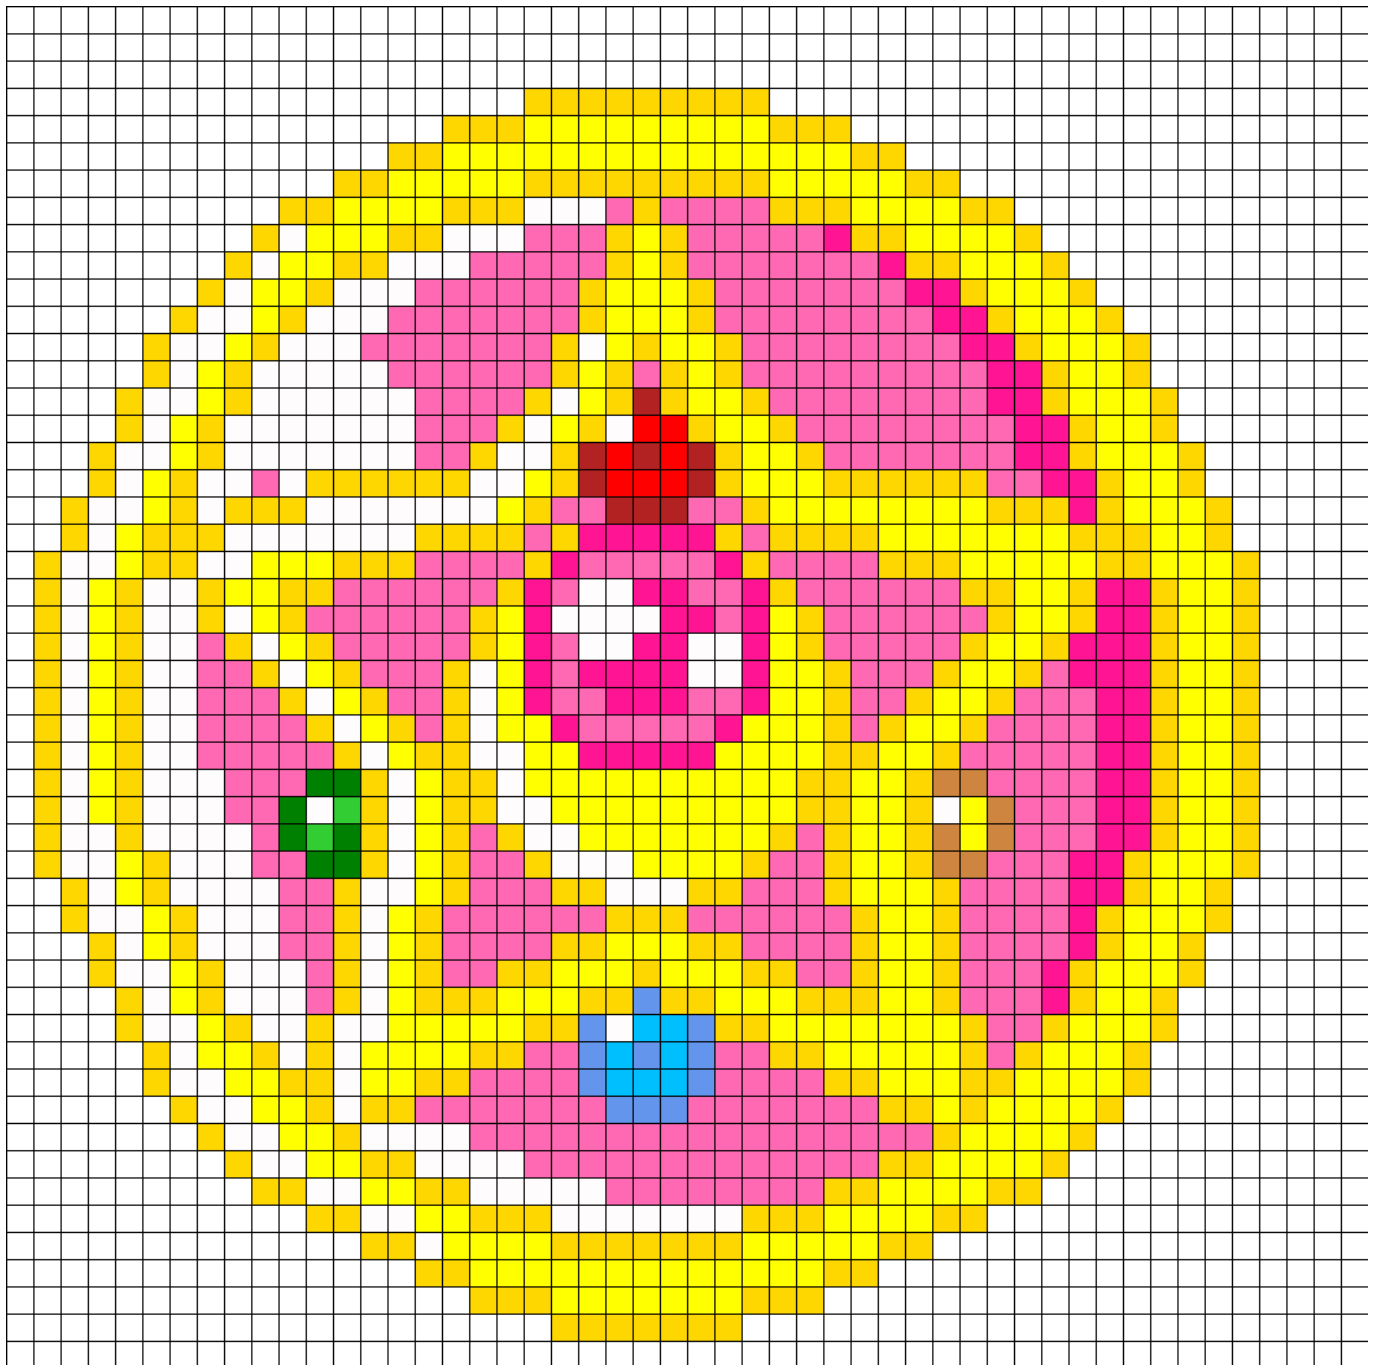

# Crystal Star Kandi Pattern

Created by: Killer

50 columns wide x 50 rows tall

442	86	244	377	9	7	7	11	7	413	2	7
-----	----	-----	-----	---	---	---	----	---	-----	---	---