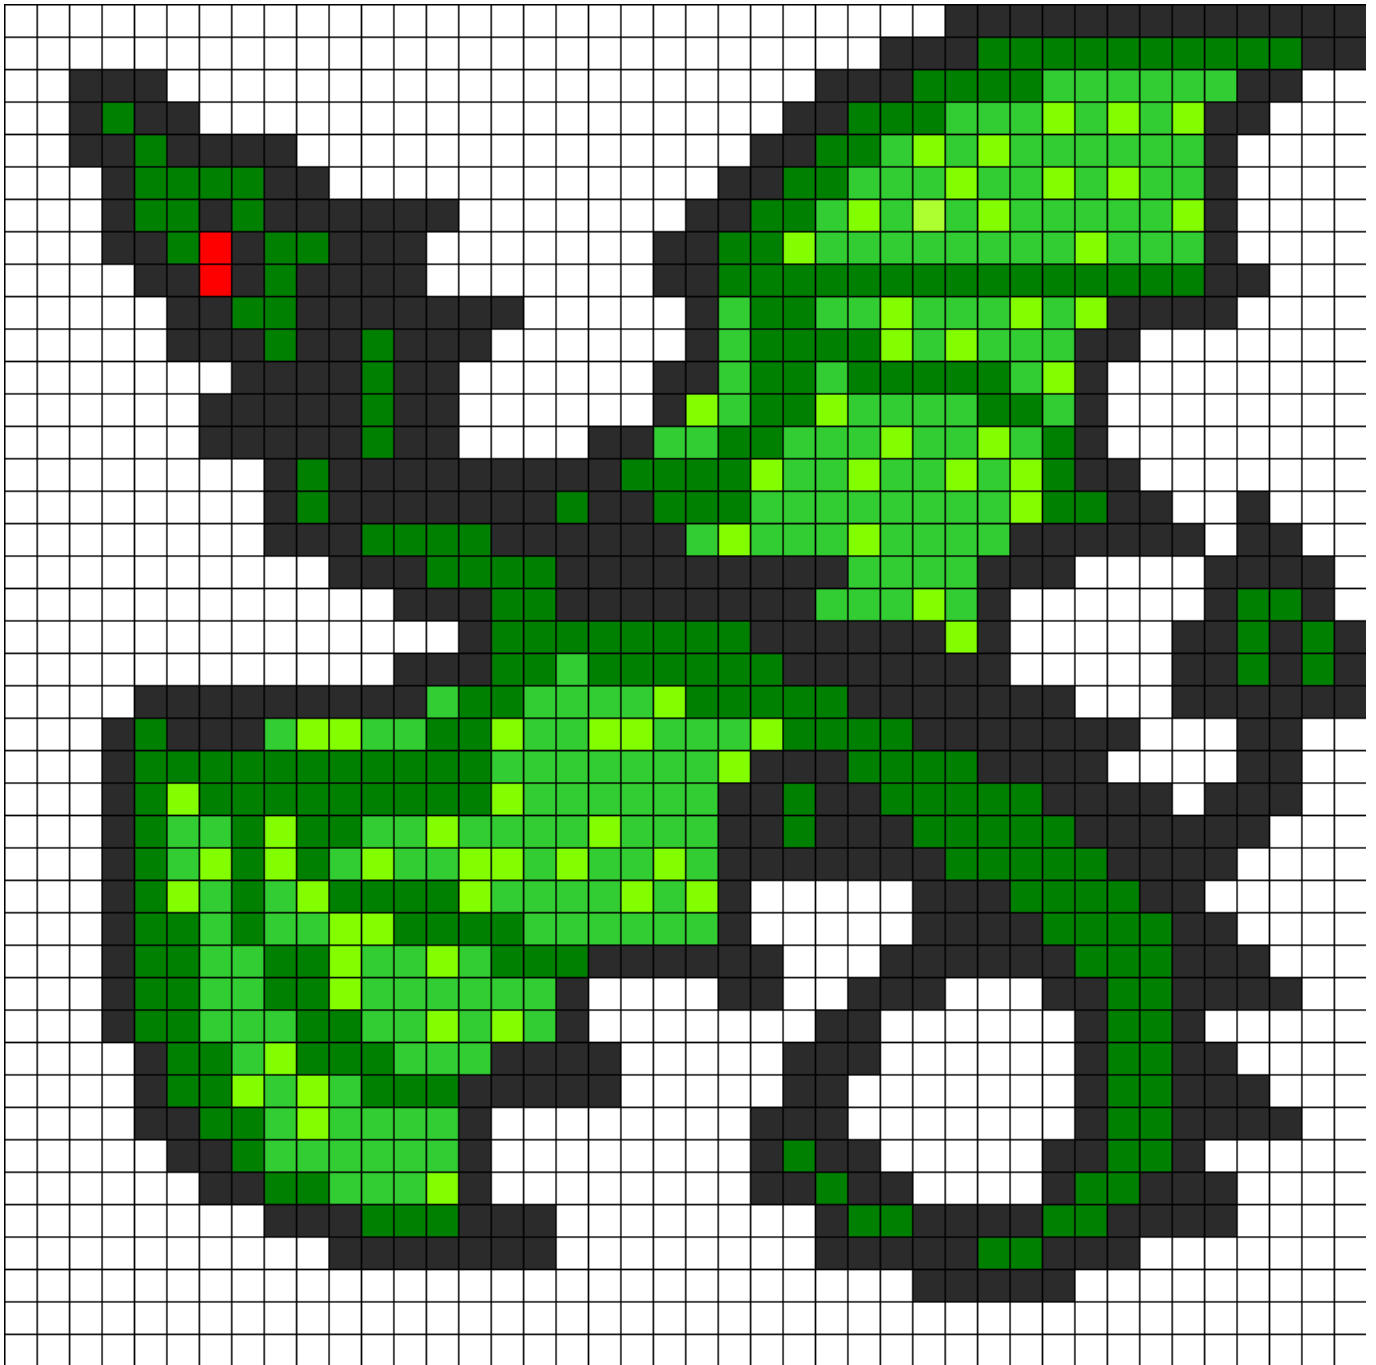

Green Dragon Kandi Pattern

Created by: EricE

42 columns wide x 42 rows tall

453	267	2	206	1	69
-----	-----	---	-----	---	----