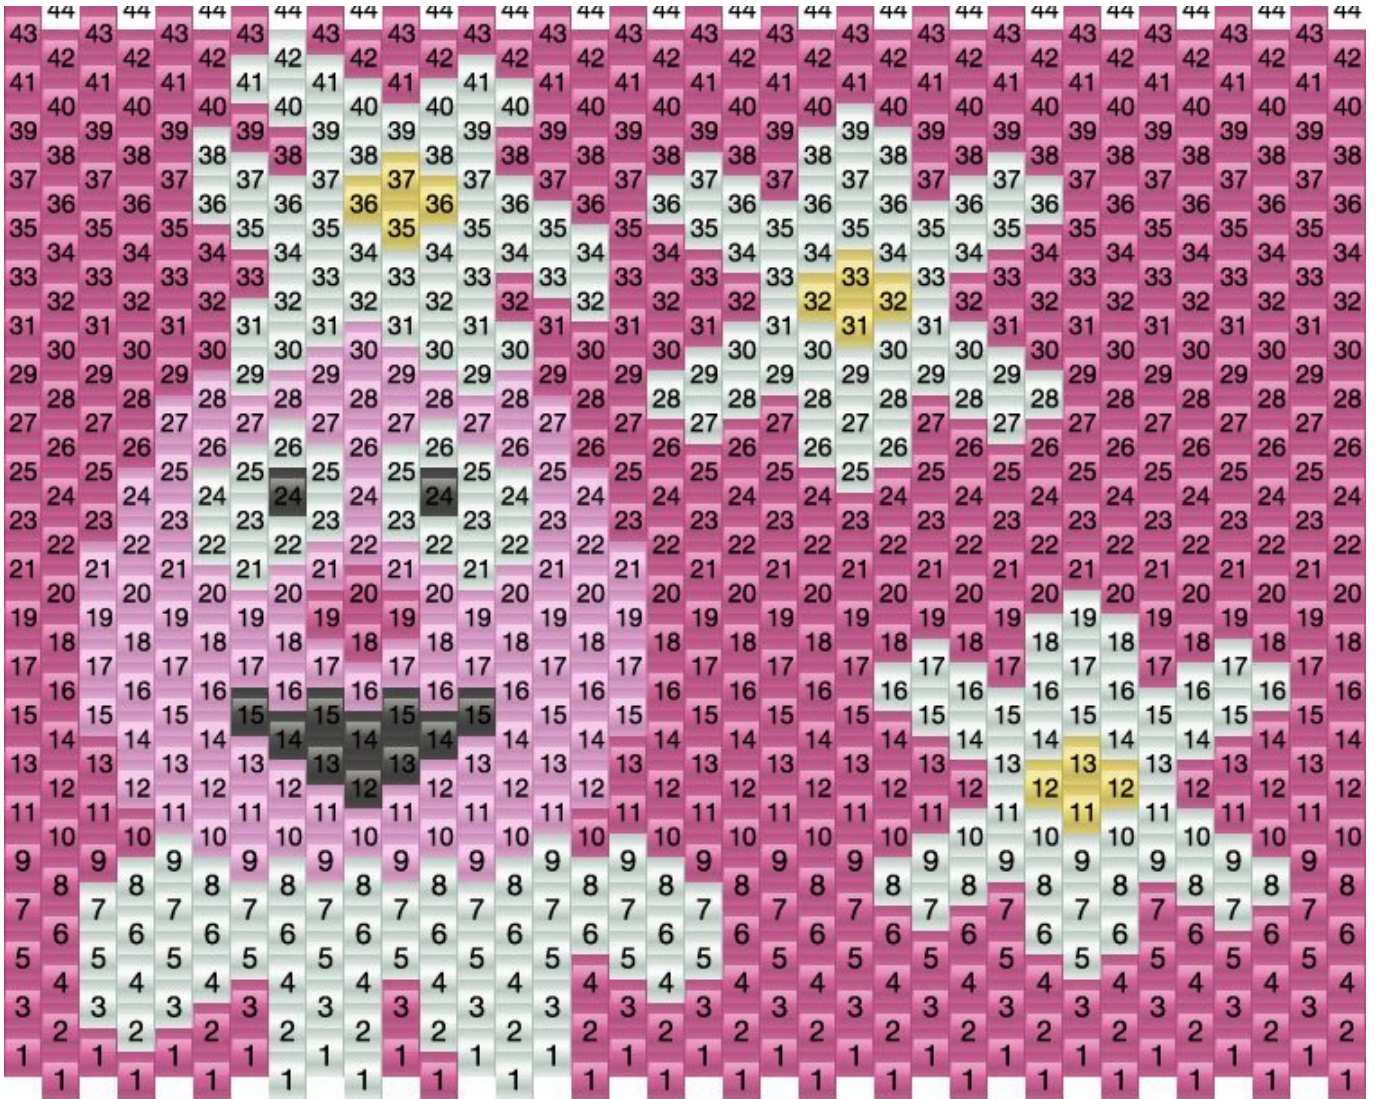

Foofa Kandi Pattern

Created by: Claudia

36 columns wide x 22 rows tall

Hot Pink: 453 Pink: 99 Black: 12 Yellow: 12