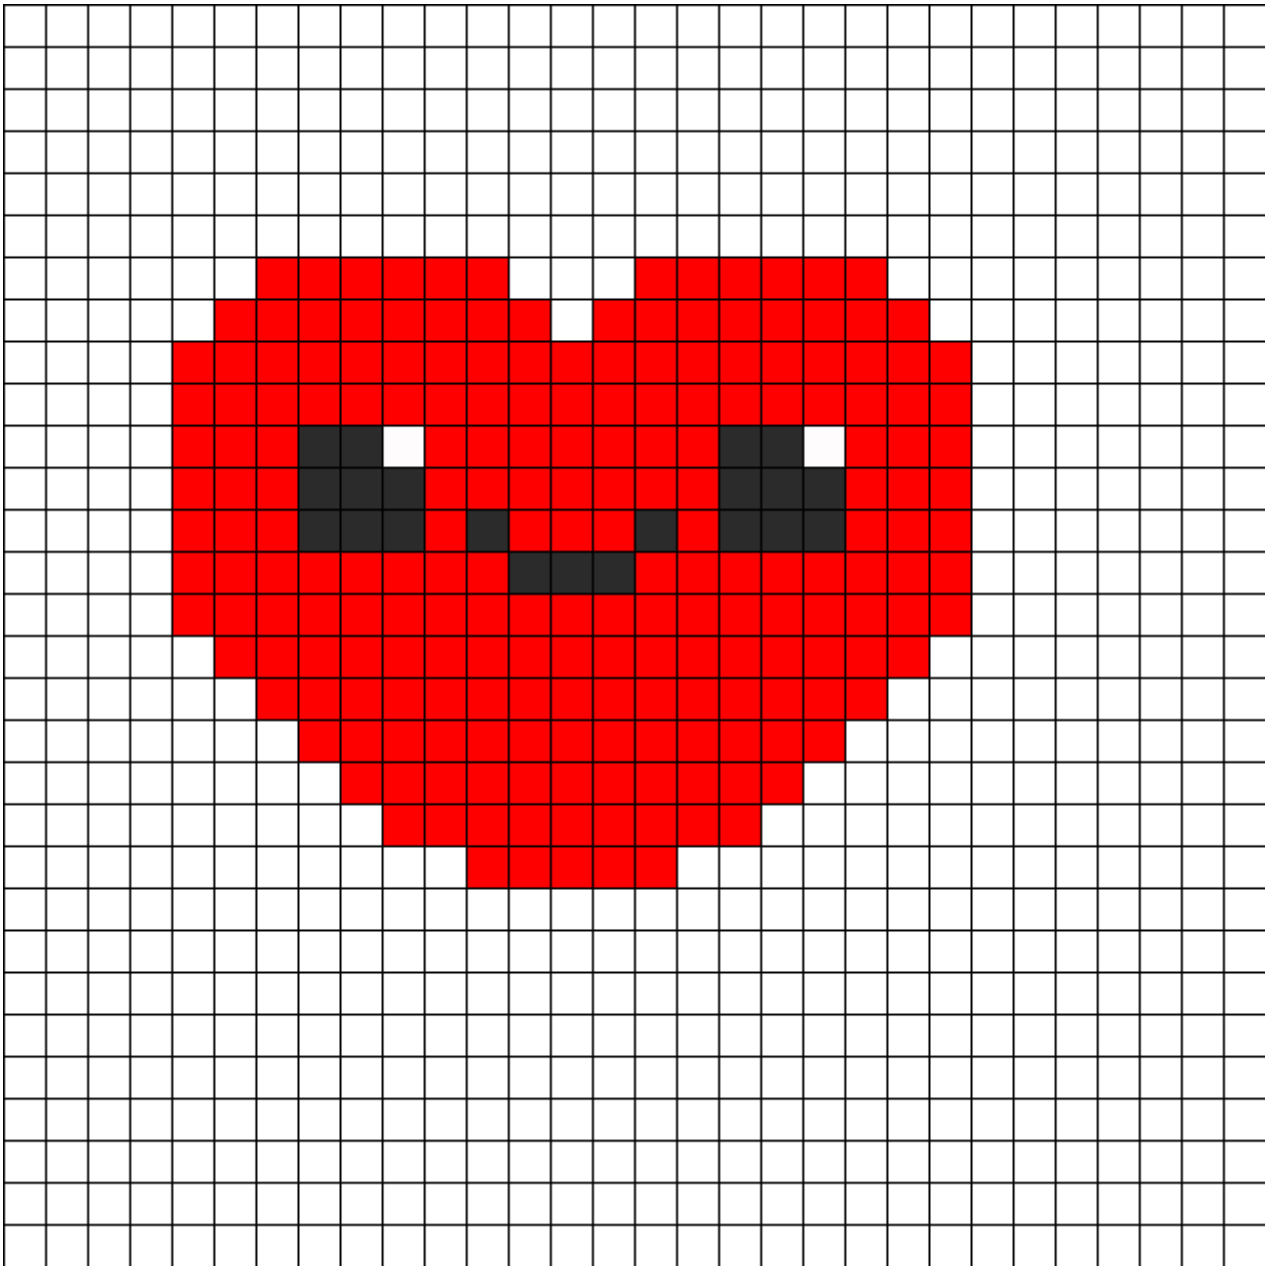

Cute Kawaii Heart Kandi Pattern

Created by: AdventureTime17

30 columns wide x 30 rows tall

208

21

2