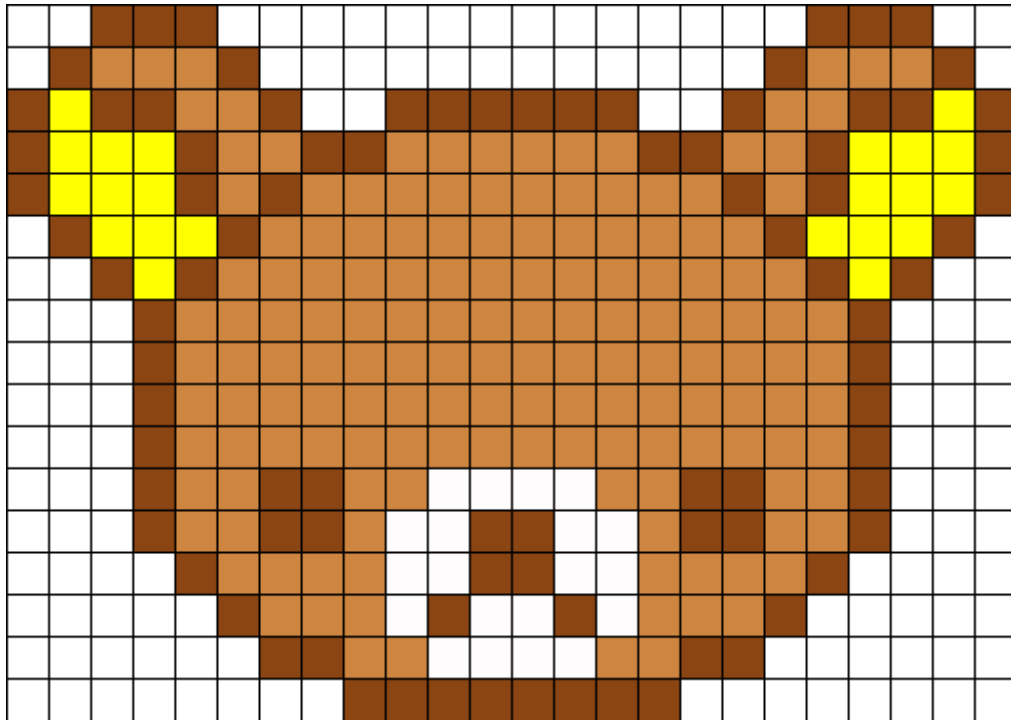

Rilakkuma Kandi Pattern

Created by: YayFluffyPOP

24 columns wide x 17 rows tall

88	20	22	154
----	----	----	-----