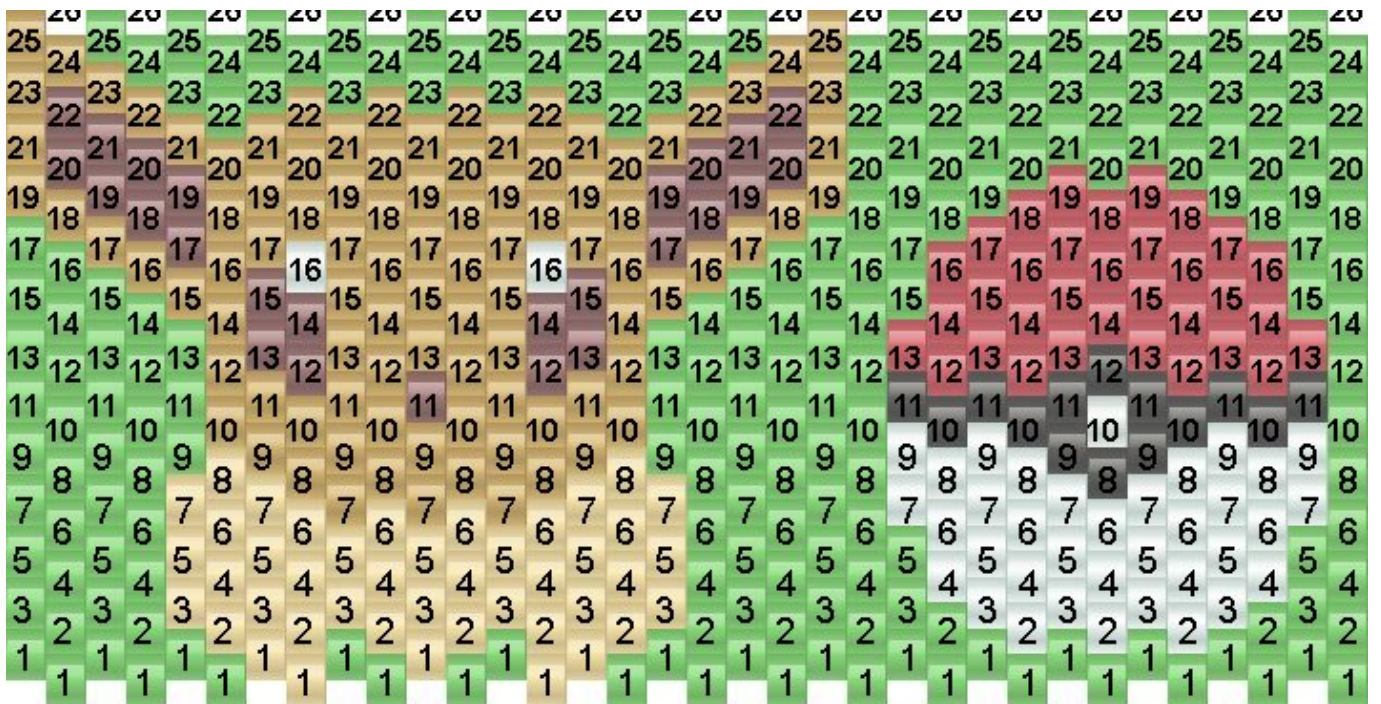

Eevee Kandi Pattern

Created by: Crumpet

34 columns wide x 13 rows tall

Sap: 95 Green: 194 Brown: 25 Sand: 43 Black: 37 Red: 33 Black: 14 1