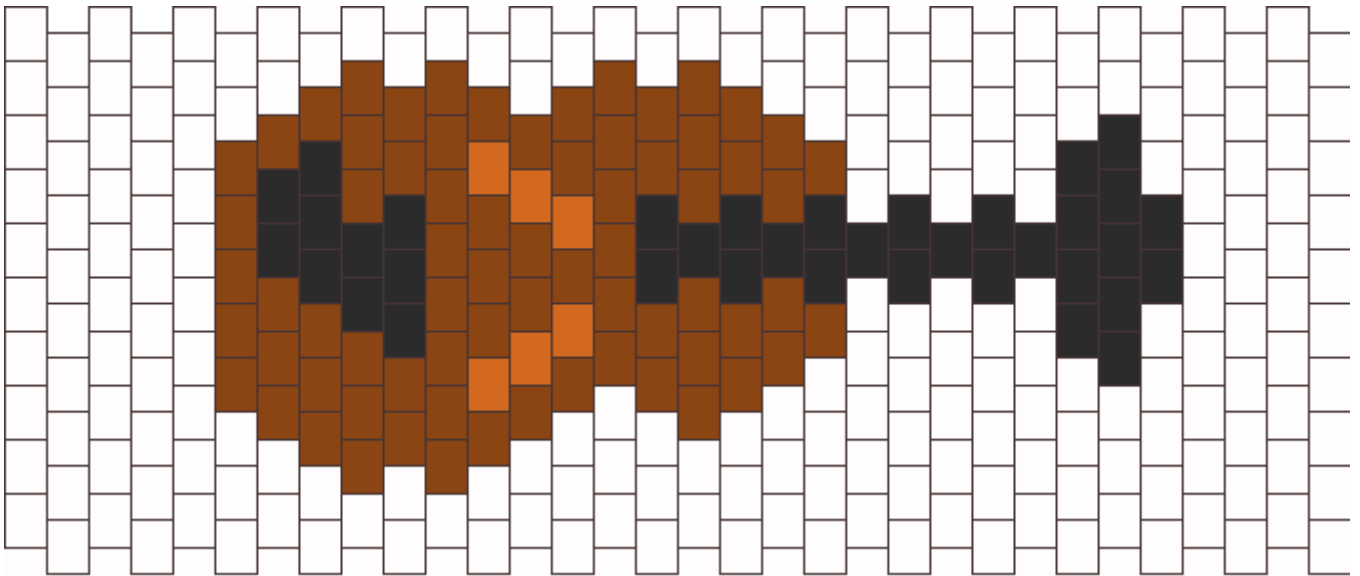

Violin Kandi Pattern

Created by: chibitsubame

32 columns wide x 13 rows tall

34	30	50	6
----	----	----	---