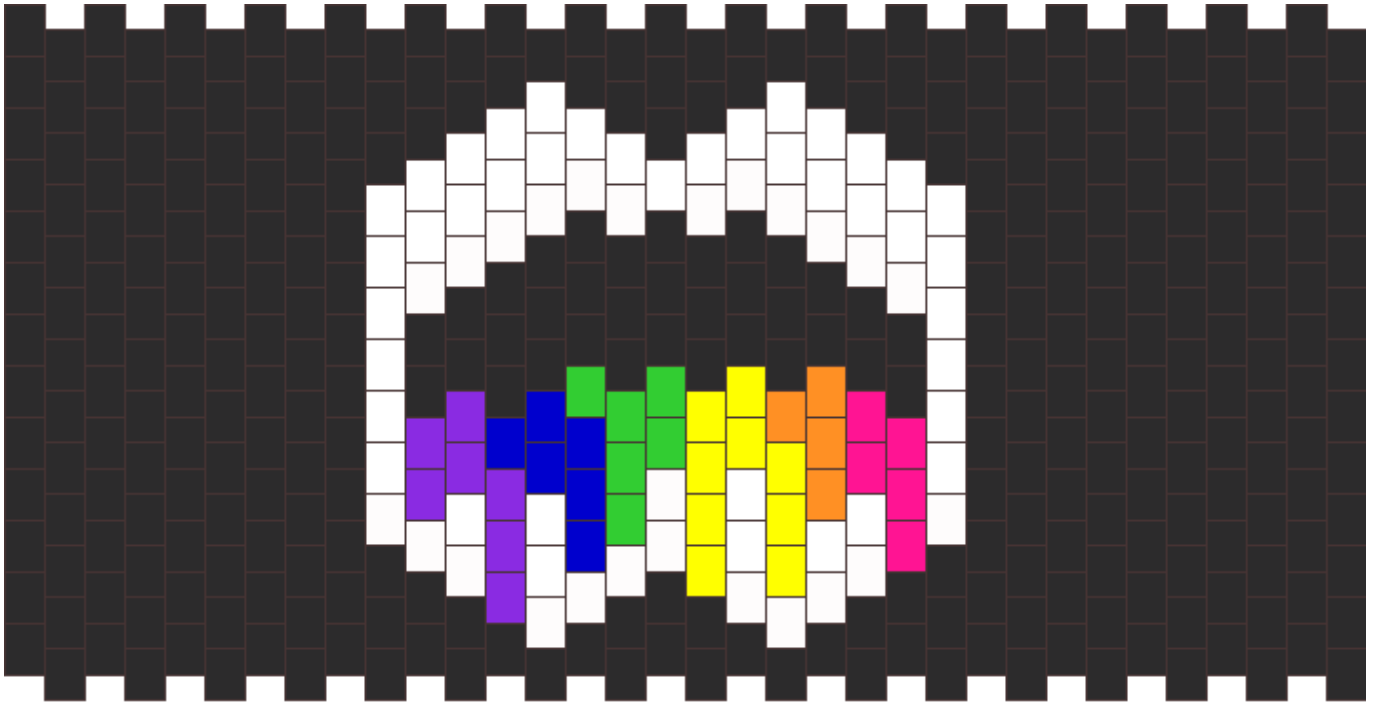

# Rainbow Vomit Mask Kandi Pattern

Created by: GrayStarKiller

34 columns wide x 13 rows tall

40

340

25

7

6