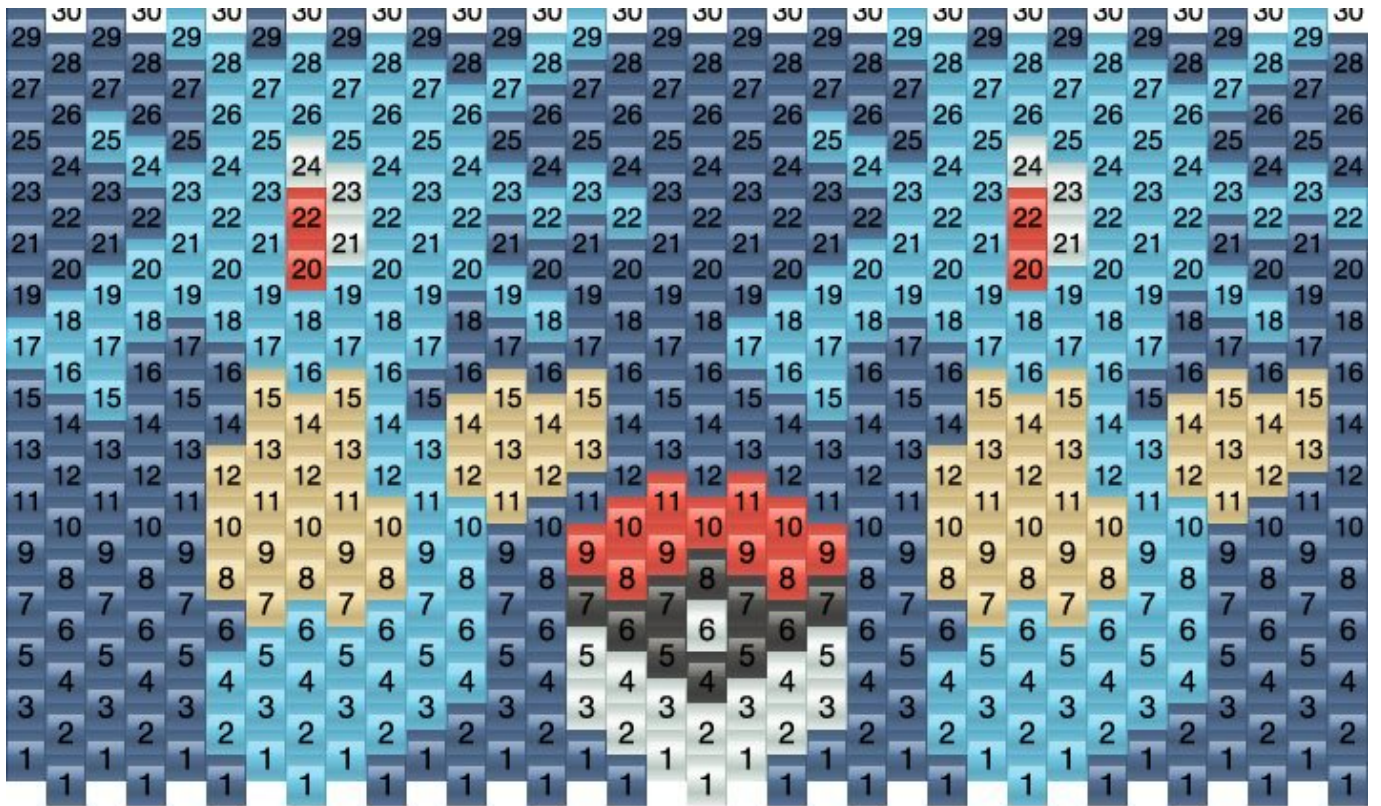

# Horsea Kandi Pattern

Created by: Crumpet

34 columns wide x 15 rows tall

Navy Blue: 234 Light Blue: 174 Sand: 56 Black: 21 Red: 15